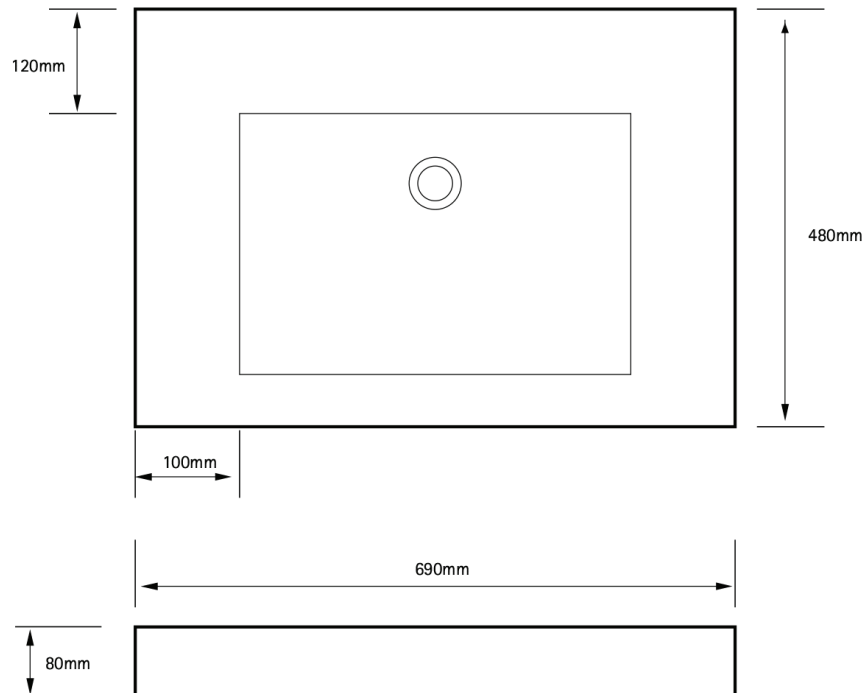

CSB47 Natural Stone Bench Basin 690mm Basin

Notes:

- Vanity top
- Polymarble or solid surface composition
- 10 years manufacturers warranty

Finishes:

- Matte white
- Gloss white

Options:

- Stone waste
(matte white)

Size: 690 L x 480 W x 80 H (mm)

Net Weight: 17.5 kg
Gross Weight: 20.5 kg
Unit: mm