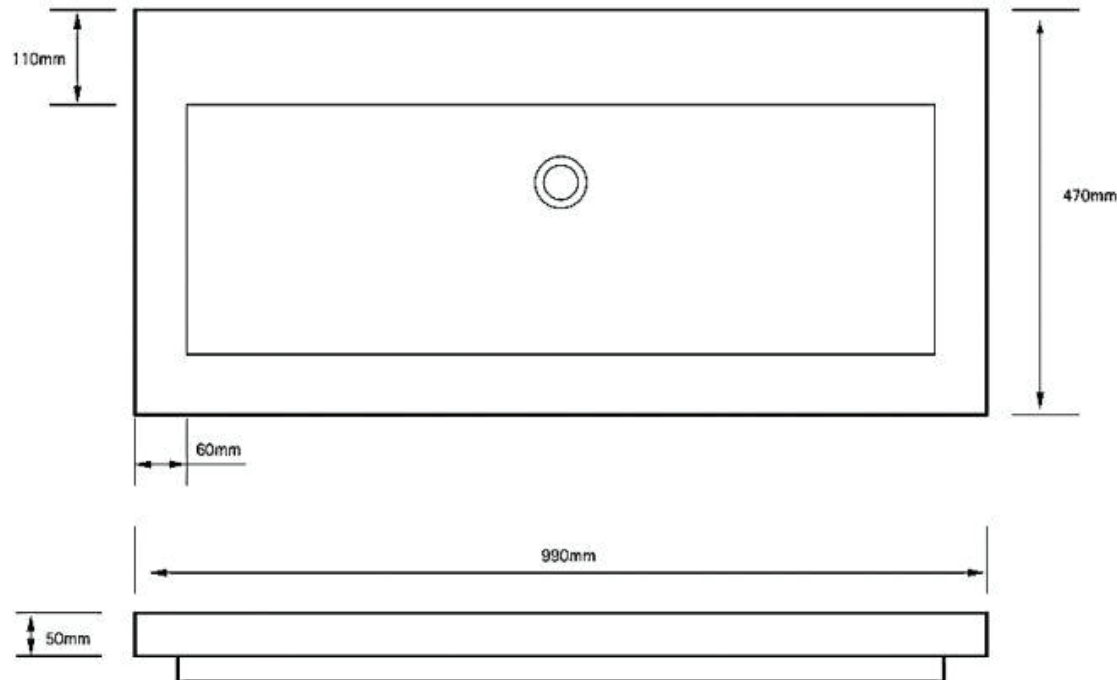

CSB45 1000mm Basin

Notes:

- Vanity top
- Polymarble or solid surface composition
- 10 years manufacturers warranty

Finishes:

- Matte white
- Gloss white

Options:

- Stone waste
(matte white)

Size: 990 L x 470 W x 140 H (mm)

Net Weight: 25kg
Unit: mm