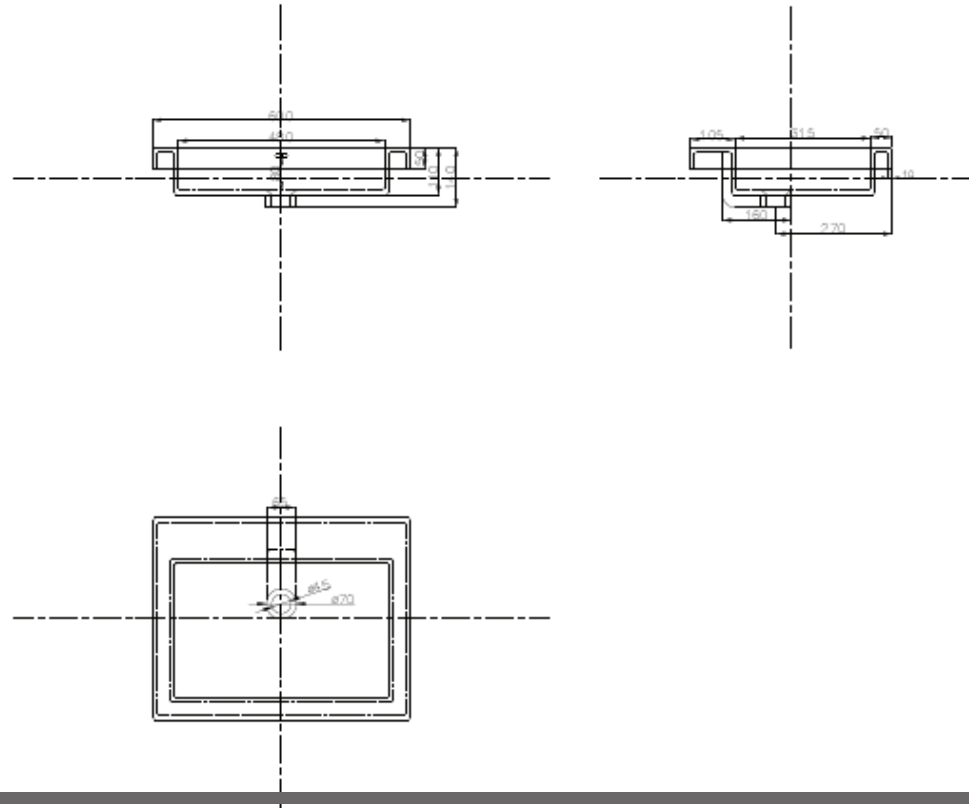

CSB43 593mm Basin

Notes:

- Bench top
- Polymarble or solid surface composition
- 10 years manufacturers warranty

Finishes:

- Matte white
- Gloss white

Options:

Stone waste
(matte white)

Size: 595 L x 470 W x 140 H (mm)

Net Weight: 14kg
 Gross Weight: 17kg
 Unit: mm