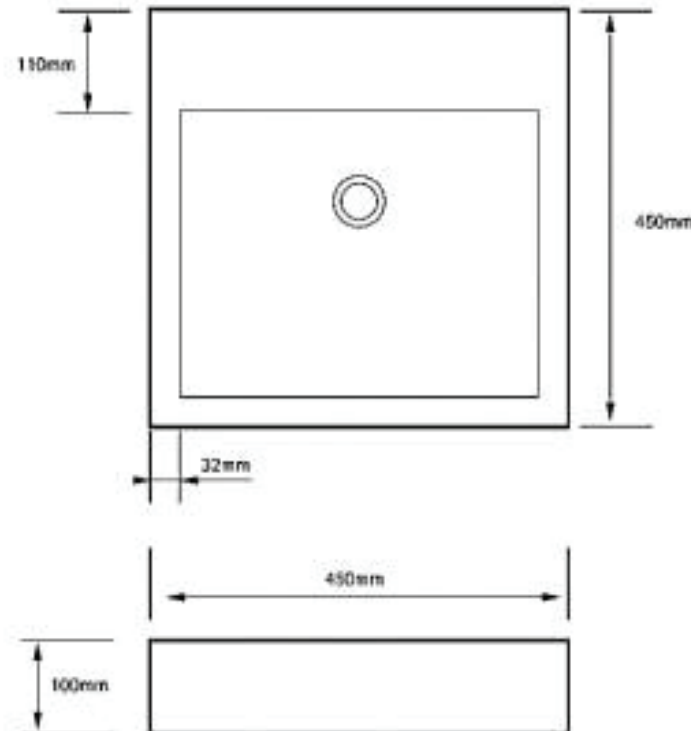

CSB42 450mm Wall Mount Basin

Notes:

- Wall Hung
- Polymarble or solid surface composition
- 10 years manufacturers warranty

Finishes:

- Matte white
- Gloss white

Options:

Stone waste
(matte white)

Size: 450 L x 450 W x 135 H (mm)

Net Weight: 15kg
Gross Weight: 18kg
Unit: mm