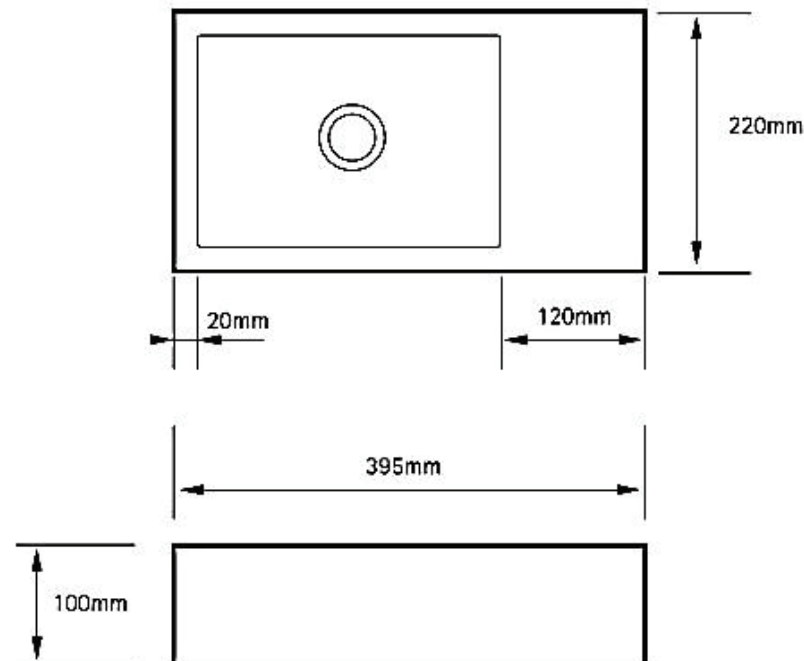

CSB41 400mm Basin

Notes:

- Wall Hung
- Polymarble or solid surface composition
- 10 years manufacturers warranty

Finishes:

- Matte white
- Gloss white

Options:

Stone waste
(matte white)

Size: 395L x 220 W x 100 H (mm)

Net Weight: 6kg
Gross Weight: 8kg
Unit: mm