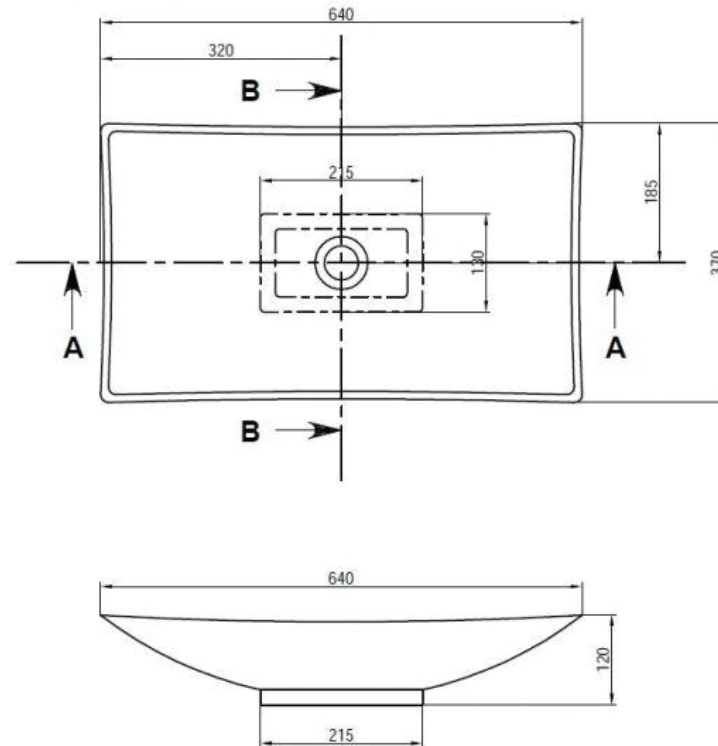

CSB11 640mm Basin

Notes:

- Benchtop
- Polymarble or solid surface composition
- 10 years manufacturers warranty

Finishes:

- Matte white
- Gloss white

Options:

Stone waste
 (matte white)

Size: 690 L x 420 W x 170 H (mm)

Net Weight: 6.5kg
 Gross Weight: 10.5kg
 Unit: mm