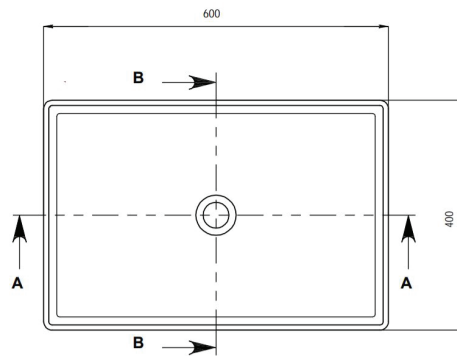

CSB08 600mm Basin

Notes:

- Vanity top
- Polymarble or solid surface composition
- 10 years manufacturers warranty

Finishes:

- Matte white
- Gloss white

Options:

Stone waste
 (matte white)

Size: 600 L x 400 W x 105 H (mm)

SECTION B-B

The thickness of the rim is 12mm

SECTION A-A

DETAIL D
 SCALE 1:3

Net Weight: 13kg
 Gross Weight: 16kg
 Unit: mm