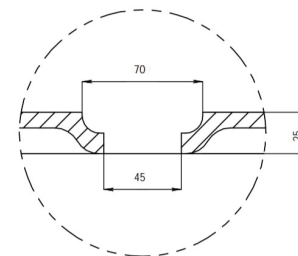

CSB08 600mm Basin

Notes:

- Vanity top
- Polymarble or solid surface composition
- 10 years manufacturers warranty

Finishes:

- Matte white
- Gloss white

Options:

Stone waste
 (matte white)

Size: 600 L x 400 W x 105 H (mm)

SECTION B-B

The thickness of the rim is 12mm

SECTION A-A

DETAIL D
 SCALE 1:3

Net Weight: 13kg
 Gross Weight: 16kg
 Unit: mm