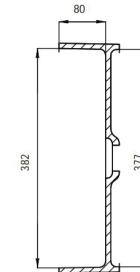

CSB08 600mm Basin

Notes:

- Vanity top
- Polymarble or solid surface composition
- 10 years manufacturers warranty

Finishes:

- Matte white
- Gloss white

Options:

Stone waste
 (matte white)

Size: 600 L x 400 W x 105 H (mm)

SECTION B-B

The thickness of the rim is 12mm

SECTION A-A

DETAIL D
 SCALE 1:3

Net Weight: 13kg
 Gross Weight: 16kg
 Unit: mm