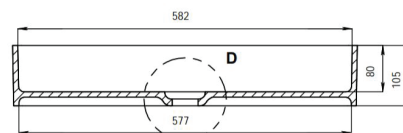

CSB08 600mm Basin

Notes:

- Vanity top
- Polymarble or solid surface composition
- 10 years manufacturers warranty

Finishes:

- Matte white
- Gloss white

Options:

Stone waste
 (matte white)

Size: 600 L x 400 W x 105 H (mm)

SECTION B-B

The thickness of the rim is 12mm

SECTION A-A

DETAIL D
 SCALE 1:3

Net Weight: 13kg
 Gross Weight: 16kg
 Unit: mm