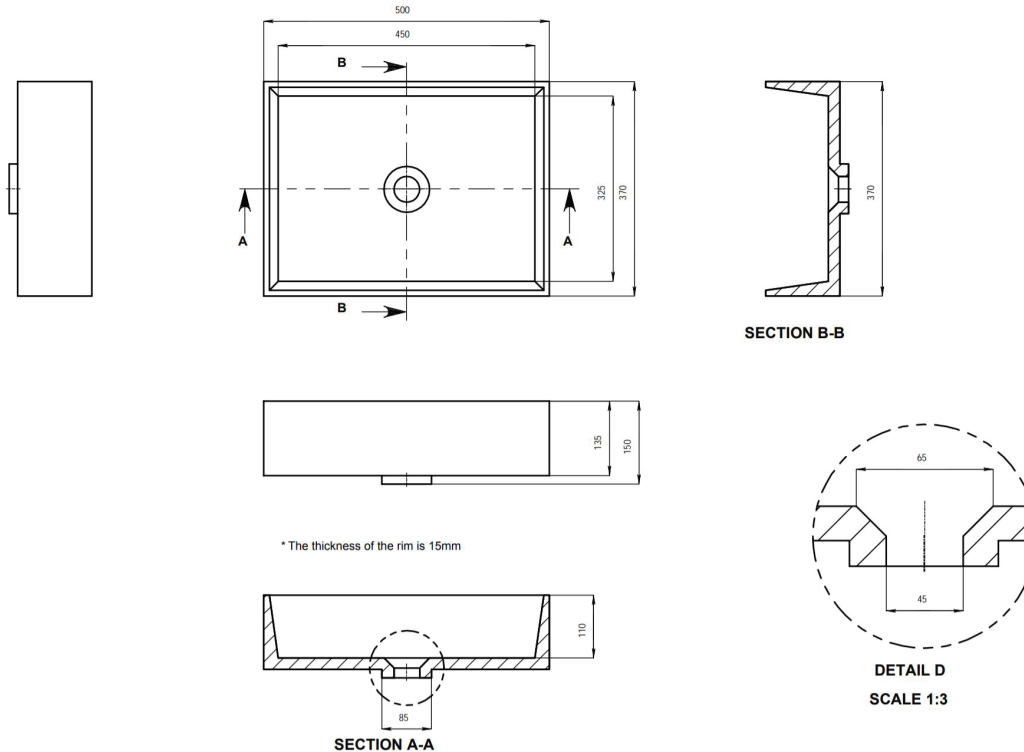

### Options:

Stone waste  
 (matte white)

**Size:** 500 L x 370 W x 150H (mm)

Net Weight: 12.5kg  
 Gross Weight: 15.5kg  
 Unit: mm