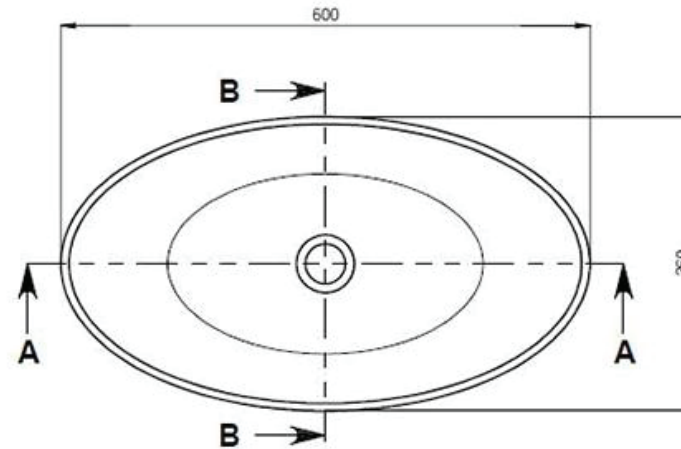

Bertina STB18 600mm

Notes:

- Benchtop/Freestanding/Vanity top
- Polymarble or solid surface composition
- 10 years manufacturers warranty

Finishes:

- Matte white
- Gloss white

Options:

Stone waste
(matte white)

Size: 600 L x 360 W x 166 H (mm)

Net Weight: 9kg
 Gross Weight: 12.5kg
 Unit: mm