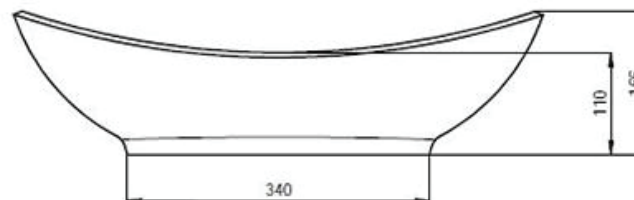

Bertina STB18 600mm

Notes:

- Benchtop/Freestanding/Vanity top
- Polymarble or solid surface composition
- 10 years manufacturers warranty

Finishes:

- Matte white
- Gloss white

Options:

Stone waste
(matte white)

Size: 600 L x 360 W x 166 H (mm)

Net Weight: 9kg
 Gross Weight: 12.5kg
 Unit: mm