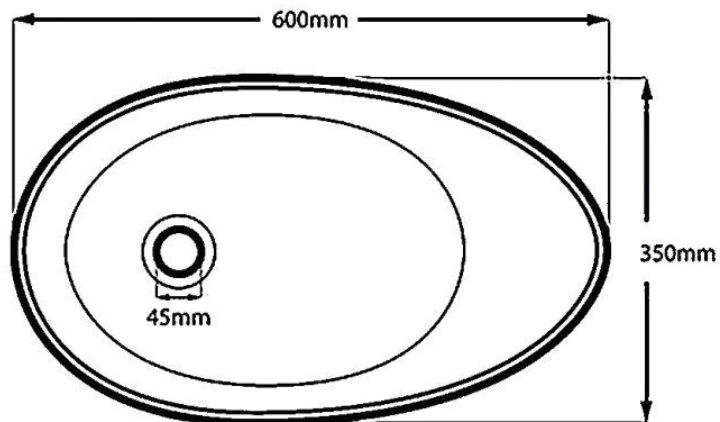

AVA STB16 600mm Basin

Notes:

- Benchtop
- Polymarble or solid surface composition
- 10 years manufacturers warranty

Finishes:

- Matte white
- Gloss white

Options:

Stone waste
(matte white)

Size: 600 L x 320 W x 190 H (mm)

Net Weight: 7 kg
Gross Weight: 9.5 kg
Unit: mm