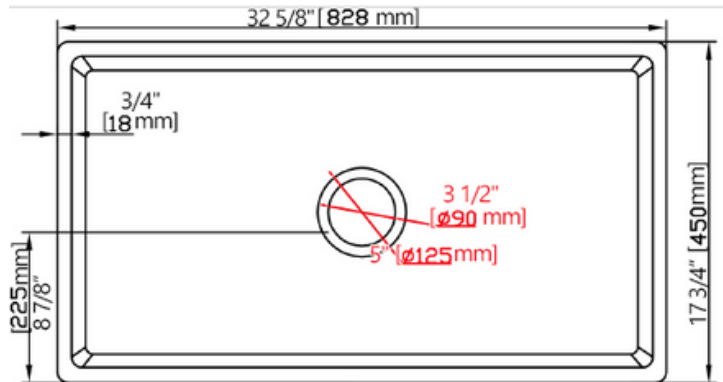

## Butlers sink double 828mm - TK3318MB

**Notes:**

- Fireclay
- Waste sold separately
- 10 year manufacturers warranty

**Options:**

- Waste

**Size:** 828 x 450 x 252mm

Net Weight: 37kg  
 Gross Weight: 40kg  
 Unit: mm