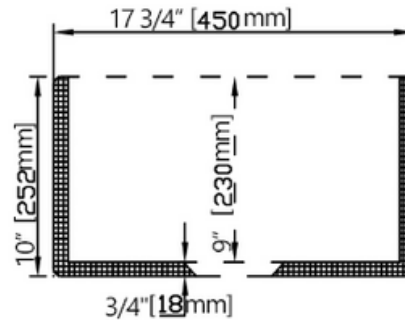

## Butlers sink double 828mm - TK3318MB

**Notes:**

- Fireclay
- Waste sold separately
- 10 year manufacturers warranty

**Options:**

- Waste

**Size:** 828 x 450 x 252mm

Net Weight: 37kg  
 Gross Weight: 40kg  
 Unit: mm