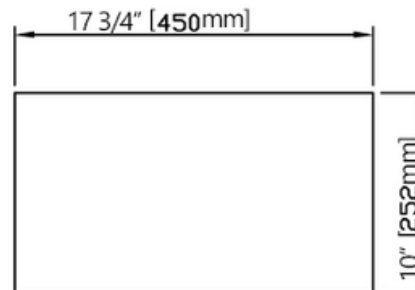

## Butlers sink double 828mm - TK3318MB

**Notes:**

- Fireclay
- Waste sold separately
- 10 year manufacturers warranty

**Options:**

- Waste

**Size:** 828 x 450 x 252mm

Net Weight: 37kg  
 Gross Weight: 40kg  
 Unit: mm