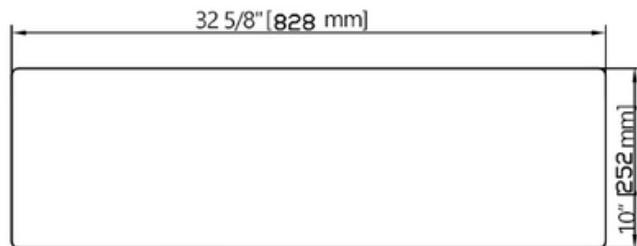

## Butlers sink double 828mm - TK3318MB

**Notes:**

- Fireclay
- Waste sold separately
- 10 year manufacturers warranty

**Options:**

- Waste

**Size:** 828 x 450 x 252mm

Net Weight: 37kg  
 Gross Weight: 40kg  
 Unit: mm