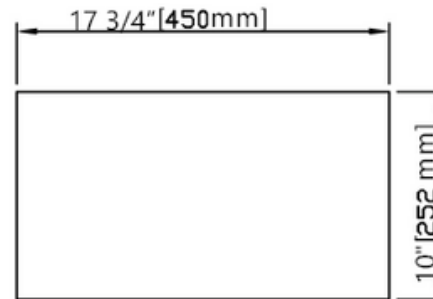

Butlers sink 828mm - TK3318T

Notes:

- Fireclay
- Waste sold separately
- 10 year manufacturers warranty

Options:

- Waste

Size: 828 x 450 x 252mm

Net Weight: 37kg
 Gross Weight: 40kg
 Unit: mm