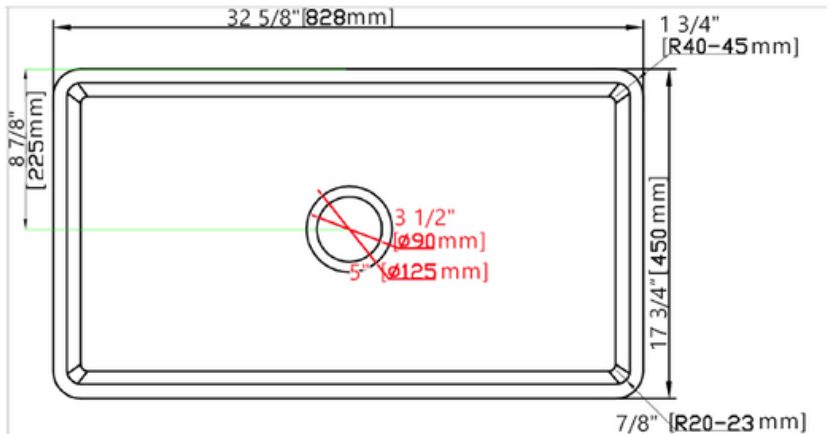

Butlers sink 828mm - TK3318T

Notes:

- Fireclay
- Waste sold separately
- 10 year manufacturers warranty

Options:

- Waste

Size: 828 x 450 x 252mm

Net Weight: 37kg
 Gross Weight: 40kg
 Unit: mm