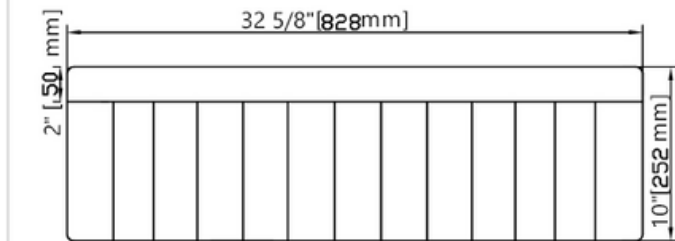

Butlers sink 828mm - TK3318T

Notes:

- Fireclay
- Waste sold separately
- 10 year manufacturers warranty

Options:

- Waste

Size: 828 x 450 x 252mm

Net Weight: 37kg
 Gross Weight: 40kg
 Unit: mm