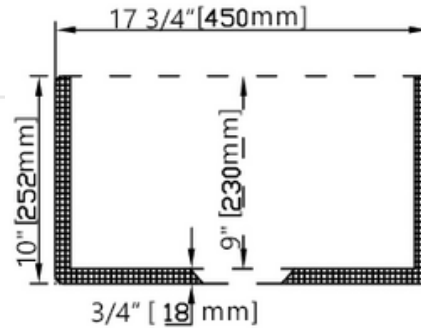

Butlers sink 828mm - TK3318T

Notes:

- Fireclay
- Waste sold separately
- 10 year manufacturers warranty

Options:

- Waste

Size: 828 x 450 x 252mm

Net Weight: 37kg
 Gross Weight: 40kg
 Unit: mm