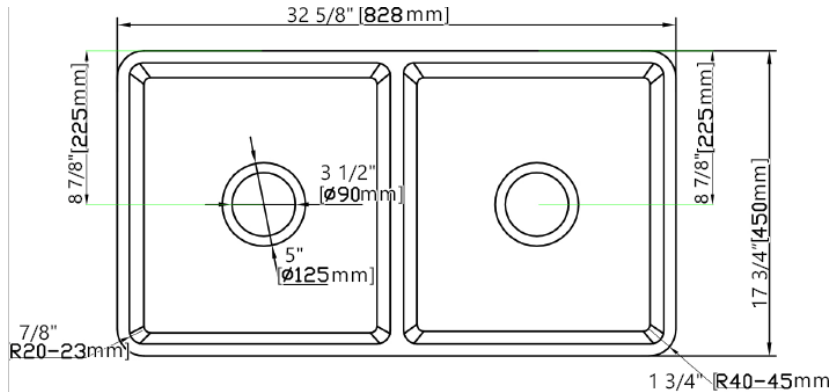

Butlers sink double 828mm - TK3318TD

Notes:

- Fireclay
- Waste sold separately
- 10 year manufacturers warranty

Options:

- Waste

Size: 828 x 450 x 252mm

Net Weight: 39 kg
 Gross Weight: 42kg
 Unit: mm