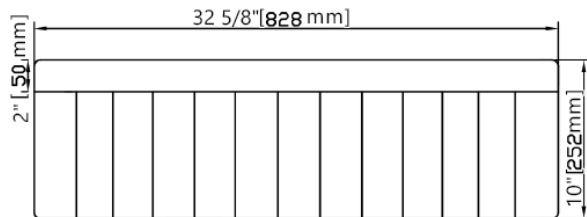

Butlers sink double 828mm - TK3318TD

Notes:

- Fireclay
- Waste sold separately
- 10 year manufacturers warranty

Options:

- Waste

Size: 828 x 450 x 252mm

Net Weight: 39 kg
 Gross Weight: 42kg
 Unit: mm