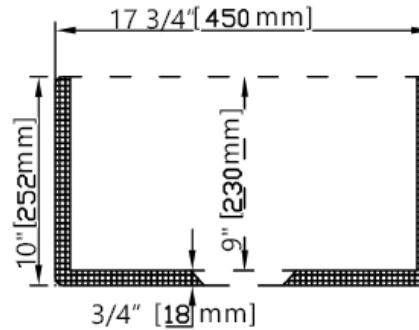

Butlers sink double 828mm - TK3318TD

Notes:

- Fireclay
- Waste sold separately
- 10 year manufacturers warranty

Options:

- Waste

Size: 828 x 450 x 252mm

Net Weight: 39 kg
 Gross Weight: 42kg
 Unit: mm