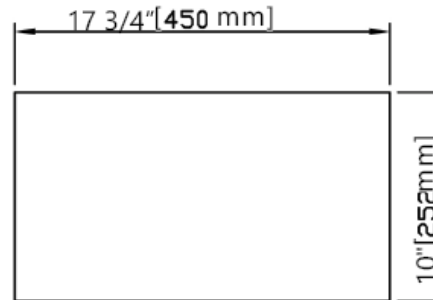

Butlers sink double 828mm - TK3318TD

Notes:

- Fireclay
- Waste sold separately
- 10 year manufacturers warranty

Options:

- Waste

Size: 828 x 450 x 252mm

Net Weight: 39 kg
 Gross Weight: 42kg
 Unit: mm