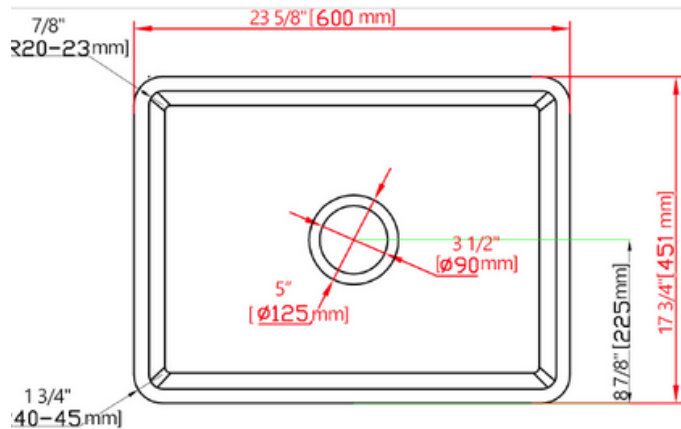

Butlers sink 600mm - TK2418

Notes:

- Fireclay
- Waste sold separately
- 10 year manufacturers warranty

Options:

- Waste

Size: 600 x 253 x 451mm

Net Weight: 29 kg
 Gross Weight: 31kg
 Unit: mm