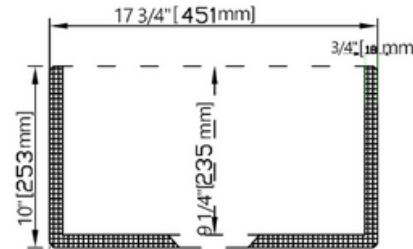

Butlers sink 600mm - TK2418

Notes:

- Fireclay
- Waste sold separately
- 10 year manufacturers warranty

Options:

- Waste

Size: 600 x 253 x 451mm

Net Weight: 29 kg
 Gross Weight: 31kg
 Unit: mm