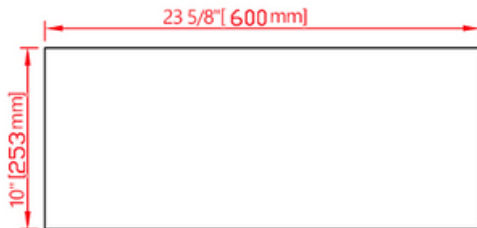

Butlers sink 600mm - TK2418

Notes:

- Fireclay
- Waste sold separately
- 10 year manufacturers warranty

Options:

- Waste

Size: 600 x 253 x 451mm

Net Weight: 29 kg
 Gross Weight: 31kg
 Unit: mm