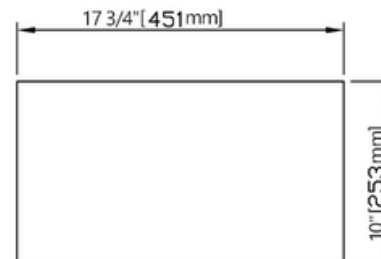

Butlers sink 600mm - TK2418

Notes:

- Fireclay
- Waste sold separately
- 10 year manufacturers warranty

Options:

- Waste

Size: 600 x 253 x 451mm

Net Weight: 29 kg
 Gross Weight: 31kg
 Unit: mm