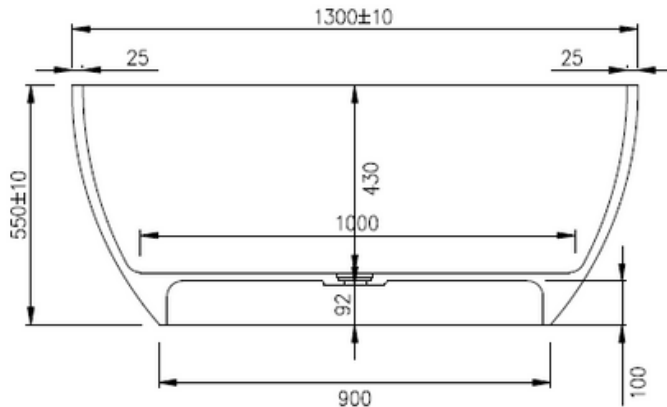

Sylvia ST13 1300mm Freestanding Bath

Notes:

- Matt white polymarble
- Chrome waste
- 10 year manufacturers warranty

Finishes:

- Gloss white
- Colour

Options:

- Stone waste

Size: 1300 x 1300 x 550 x 25mm

Net Weight: 108kg
 Gross Weight: 158 kg
 Water capacity: 572 L
 Unit: mm (10mm tolerance)