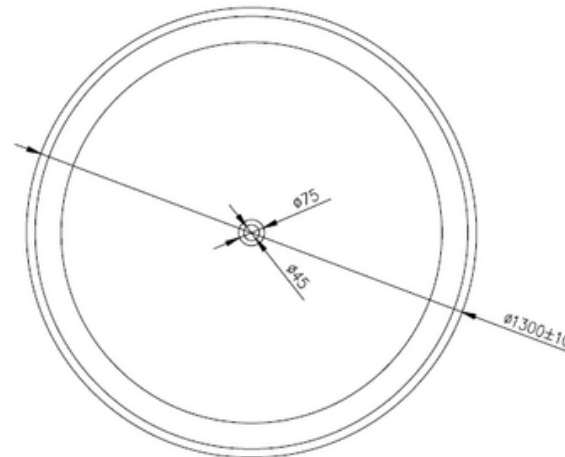

Sylvia ST13 1300mm Freestanding Bath

Notes:

- Matt white polymarble
- Chrome waste
- 10 year manufacturers warranty

Finishes:

- Gloss white
- Colour

Options:

- Stone waste

Size: 1300 x 1300 x 550 x 25mm

Net Weight: 108kg
 Gross Weight: 158 kg
 Water capacity: 572 L
 Unit: mm (10mm tolerance)