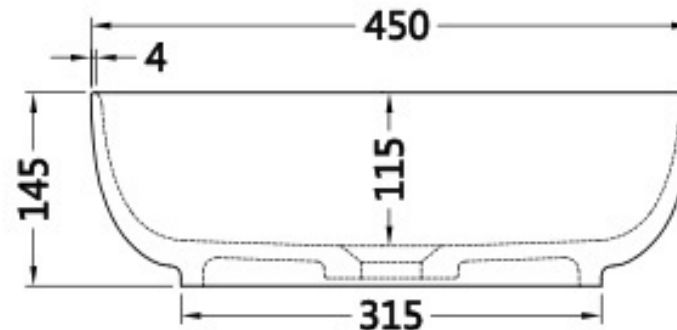

### Notes:

- Matt white polymarble
- Waste sold separately
- 10 year manufacturers warranty

**Size:** 450 x 145 x 315 x 4mm

### Options:

- Stone waste

Net Weight: 8 kg  
 Gross Weight: 11kg  
 Unit: mm