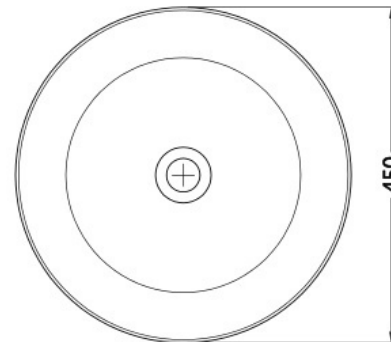

Silvia STB13 Slimline Basin

Notes:

- Matt white polymarble
- Waste sold separately
- 10 year manufacturers warranty

Size: 450 x 145 x 315 x 4mm

Finishes:

- Gloss white
- □- Colour

Options:

- Stone waste

Net Weight: 8 kg
Gross Weight: 11kg
Unit: mm