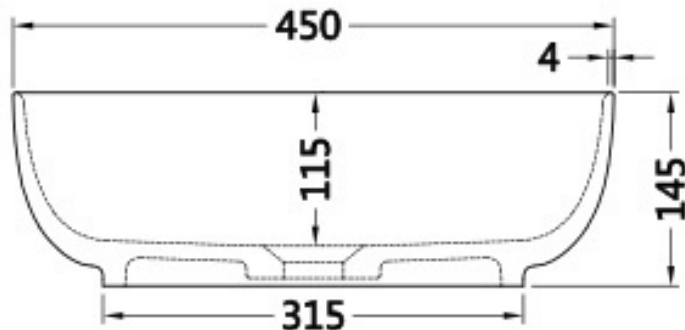

### Notes:

- Matt white polymarble
- Waste sold separately
- 10 year manufacturers warranty

**Size:** 450 x 145 x 315 x 4mm

### Options:

- Stone waste

Net Weight: 8 kg  
 Gross Weight: 11kg  
 Unit: mm