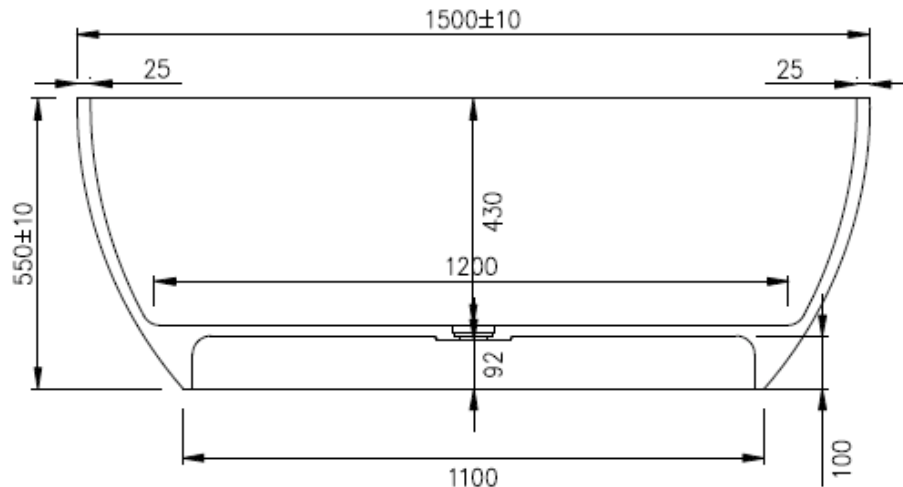

Silvia ST13 1500mm Round Bath

Notes:

- Matt white polymarble
- Chrome waste
- 10 year manufacturers warranty

Size: 1500 x 1500 x 550mm

Finishes:

- Gloss white
- Colour

Options:

- Stone waste

Net Weight: 149kg
 Gross Weight: 199kg
 Water capacity: 660L
 Unit: mm (10mm tolerance)