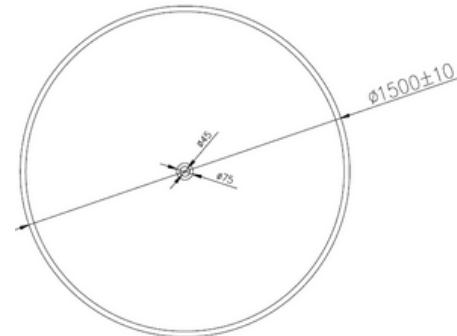

Silvia ST13 1500mm Round Bath

Notes:

- Matt white polymarble
- Chrome waste
- 10 year manufacturers warranty

Size: 1500 x 1500 x 550mm

Finishes:

- Gloss white
- Colour

Options:

- Stone waste

Net Weight: 149kg
 Gross Weight: 199kg
 Water capacity: 660L
 Unit: mm (10mm tolerance)