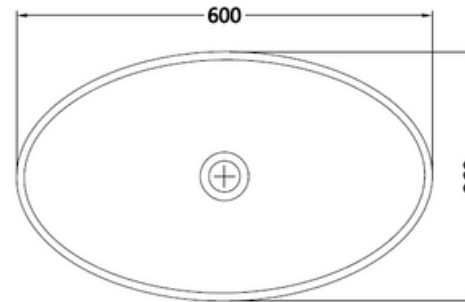

STB85 600mm Basin

Notes:

- Matt white polymarble
- Waste sold separately
- 10 year manufacturers warranty

Size: 600 x 360 x 190mm

Finishes:

- Gloss white
- Colour

Options:

- Stone waste

Net Weight: 10 kg
 Gross Weight: 12kg
 Unit: mm