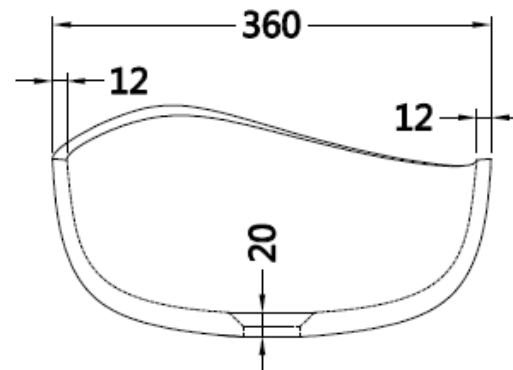

STB85 600mm Basin

Notes:

- Matt white polymarble
- Waste sold separately
- 10 year manufacturers warranty

Size: 600 x 360 x 190mm

Finishes:

- Gloss white
- Colour

Options:

- Stone waste

Net Weight: 10 kg
 Gross Weight: 12kg
 Unit: mm