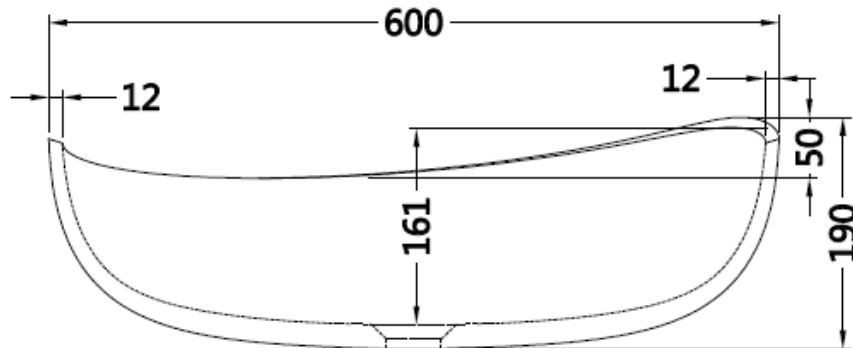

STB85 600mm Basin

Notes:

- Matt white polymarble
- Waste sold separately
- 10 year manufacturers warranty

Size: 600 x 360 x 190mm

Finishes:

- Gloss white
- Colour

Options:

- Stone waste

Net Weight: 10 kg
 Gross Weight: 12kg
 Unit: mm