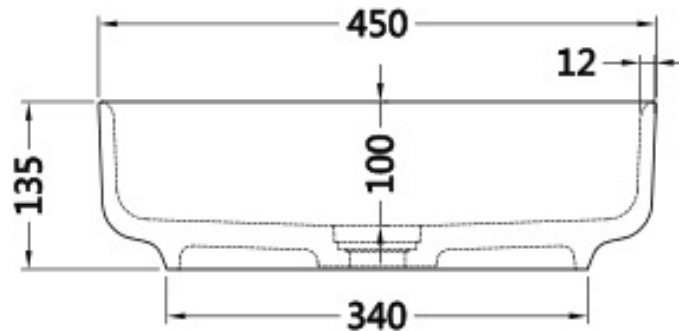

STB81 450mm Basin

Notes:

- Matt white polymarble
- Waste sold separately
- 10 year manufacturers warranty

Size: 450 x 450 x 135mm

Finishes:

- Gloss white
- Colour

Options:

- Stone waste

Net Weight: 8 kg
Gross Weight: 11kg
Unit: mm