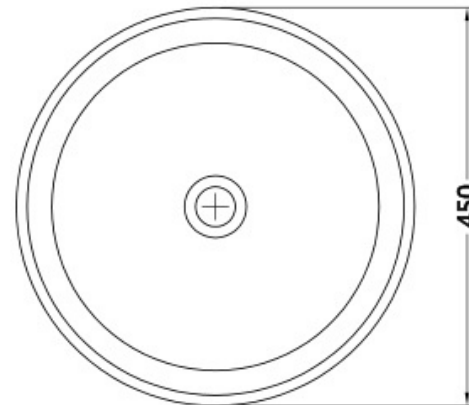

STB81 450mm Basin

Notes:

- Matt white polymarble
- Waste sold separately
- 10 year manufacturers warranty

Size: 450 x 450 x 135mm

Finishes:

- Gloss white
- Colour

Options:

- Stone waste

Net Weight: 8 kg
Gross Weight: 11kg
Unit: mm