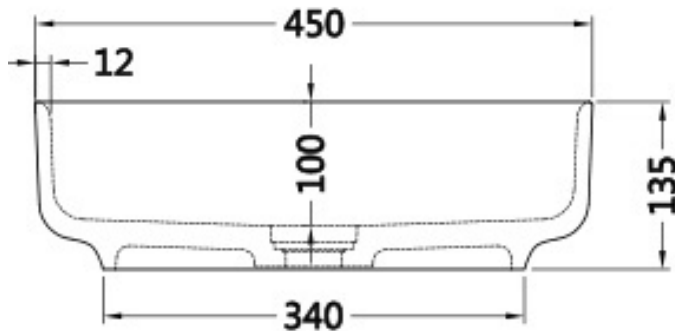

STB81 450mm Basin

Notes:

- Matt white polymarble
- Waste sold separately
- 10 year manufacturers warranty

Size: 450 x 450 x 135mm

Finishes:

- Gloss white
- Colour

Options:

- Stone waste

Net Weight: 8 kg
Gross Weight: 11kg
Unit: mm