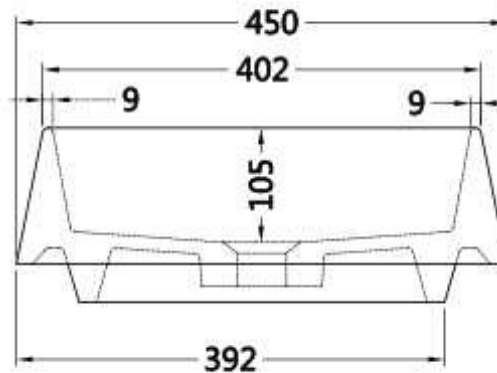

STB80-2 402mm Basin

Notes:

- Matt white polymarble
- Waste sold separately
- 10 year manufacturers warranty

Size: 402 (450) x 402 x 160mm

Finishes:

- Gloss white
- Colour

Options:

- Stone waste

Net Weight: 10 kg
 Gross Weight: 12kg
 Unit: mm