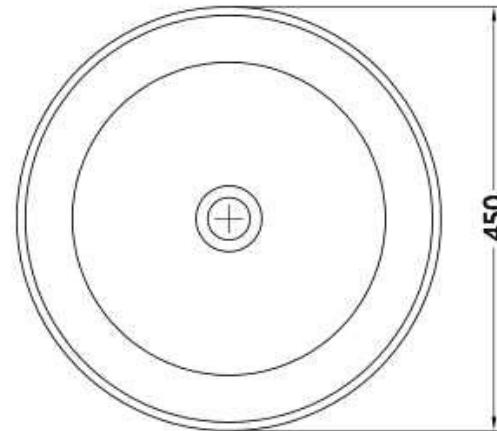

STB80-2 402mm Basin

Notes:

- Matt white polymarble
- Waste sold separately
- 10 year manufacturers warranty

Size: 402 (450) x 402 x 160mm

Finishes:

- Gloss white
- Colour

Options:

- Stone waste

Net Weight: 10 kg
 Gross Weight: 12kg
 Unit: mm