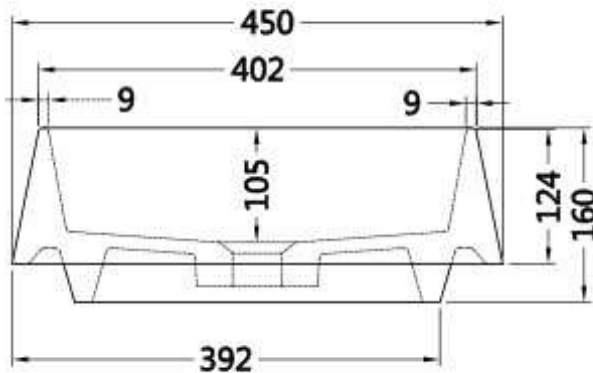

STB80-2 402mm Basin

Notes:

- Matt white polymarble
- Waste sold separately
- 10 year manufacturers warranty

Size: 402 (450) x 402 x 160mm

Finishes:

- Gloss white
- Colour

Options:

- Stone waste

Net Weight: 10 kg
 Gross Weight: 12kg
 Unit: mm