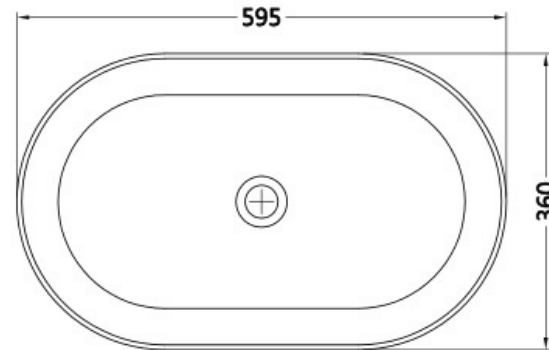

STB80-1 595mm Basin

Notes:

- Matt white polymarble
- Waste sold separately
- 10 year manufacturers warranty

Size: 595 x 360 x 150mm

Finishes:

- Gloss white
- Colour

Options:

- Stone waste

Net Weight: 10 kg
 Gross Weight: 12kg
 Unit: mm