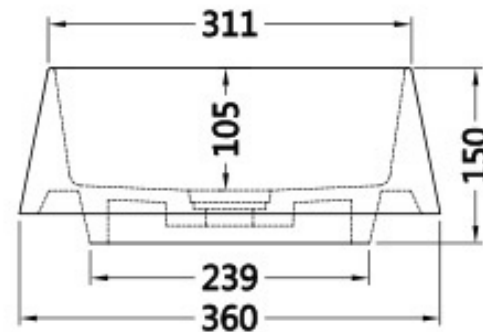

STB80-1 595mm Basin

Notes:

- Matt white polymarble
- Waste sold separately
- 10 year manufacturers warranty

Size: 595 x 360 x 150mm

Finishes:

- Gloss white
- Colour

Options:

- Stone waste

Net Weight: 10 kg
 Gross Weight: 12kg
 Unit: mm