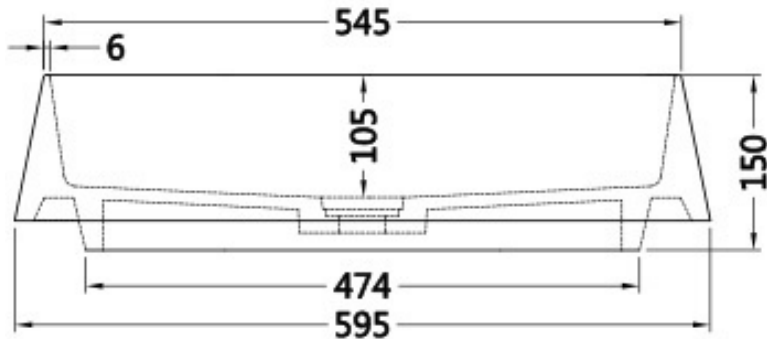

STB80-1 595mm Basin

Notes:

- Matt white polymarble
- Waste sold separately
- 10 year manufacturers warranty

Size: 595 x 360 x 150mm

Finishes:

- Gloss white
- Colour

Options:

- Stone waste

Net Weight: 10 kg
 Gross Weight: 12kg
 Unit: mm