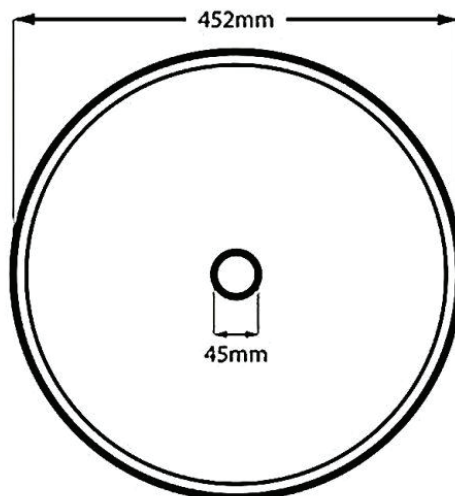

SILVIA STB13 452mm Basin

Notes:

- Benchtop
- Polymarble or solid surface composition
- 10 years manufacturers warranty

Finishes:

- Matte white
- Gloss white

Options:

Stone waste
(matte white)

Size: 452 L x 452 W x 155 H (mm)

Net Weight: 8kg
 Gross Weight: 10kg
 Unit: mm