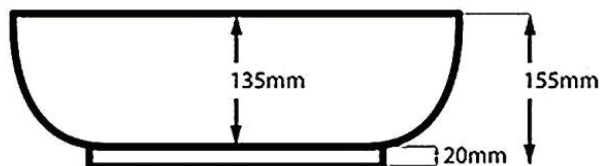

SILVIA STB13 452mm Basin

Notes:

- Benchtop
- Polymarble or solid surface composition
- 10 years manufacturers warranty

Finishes:

- Matte white
- Gloss white

Options:

Stone waste
(matte white)

Size: 452 L x 452 W x 155 H (mm)

Net Weight: 8kg
 Gross Weight: 10kg
 Unit: mm