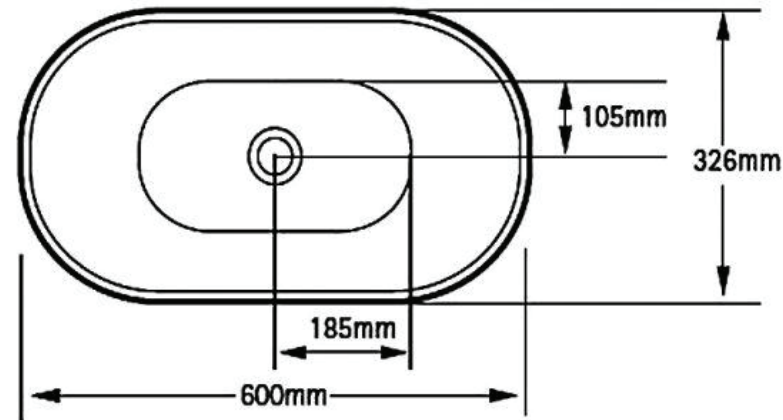

### Options:

Stone waste  
(matte white)

**Size:** 600 L x 326 W x 150 H (mm)

Net Weight: 8kg  
Gross Weight: 10kg  
Unit: mm