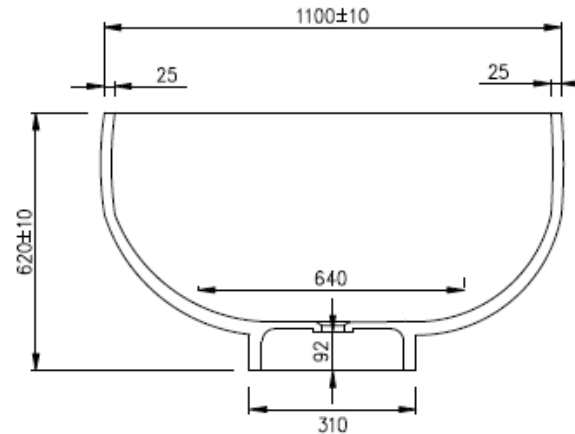

### Options:

- Stone waste

**Size:** 1800 x 1100 x 620mm

Net Weight: 131kg  
 Gross Weight: 181kg  
 Water capacity: 350L  
 Unit: mm (10mm tolerance)