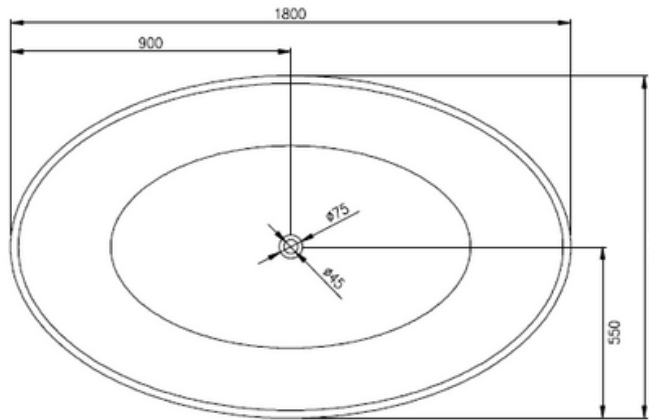

### Options:

- Stone waste

**Size:** 1800 x 1100 x 620mm

Net Weight: 131kg  
 Gross Weight: 181kg  
 Water capacity: 350L  
 Unit: mm (10mm tolerance)