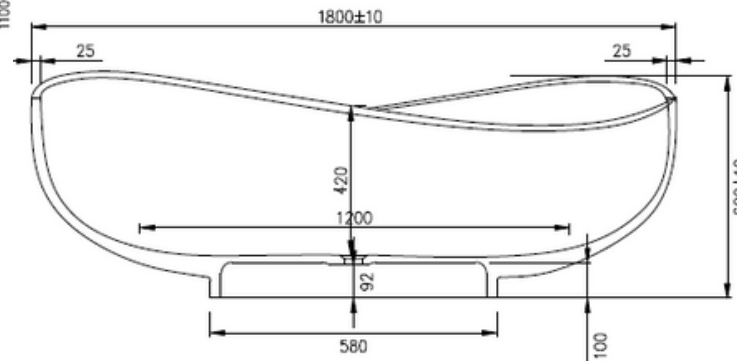

### Options:

- Stone waste

**Size:** 1800 x 1100 x 620mm

Net Weight: 131kg  
 Gross Weight: 181kg  
 Water capacity: 350L  
 Unit: mm (10mm tolerance)