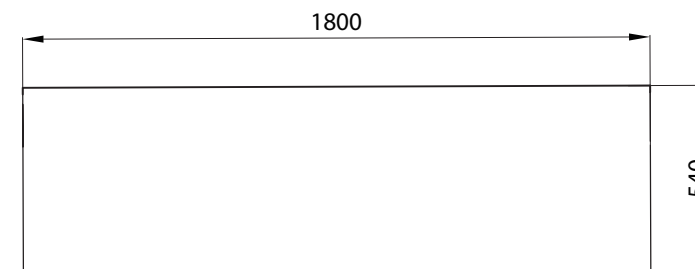

### Options:

- Overflow
- Non-overflow
- Stone waste

**Size:** 1800 L x 549 W x 540 H (mm)

**SECTION A-A**

Net Weight: 140 kg  
 Gross Weight: 180kg  
 Volume: 338L  
 Unit: mm

**DETAIL D**  
 SCALE 1:5