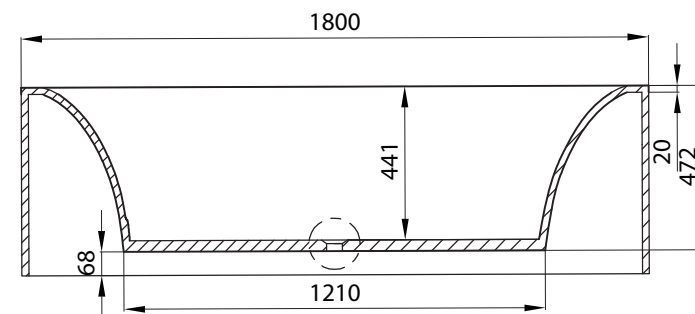

### Options:

- Overflow
- Non-overflow
- Stone waste

**Size:** 1800 L x 549 W x 540 H (mm)

**SECTION A-A**

Net Weight: 140 kg  
 Gross Weight: 180kg  
 Volume: 338L  
 Unit: mm

**DETAIL D**  
 SCALE 1:5