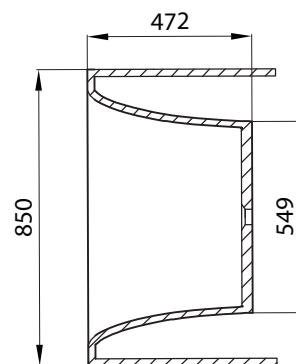

### Options:

- Overflow
- Non-overflow
- Stone waste

**Size:** 1800 L x 549 W x 540 H (mm)

**SECTION A-A**

Net Weight: 140 kg  
 Gross Weight: 180kg  
 Volume: 338L  
 Unit: mm

**DETAIL D**  
 SCALE 1:5