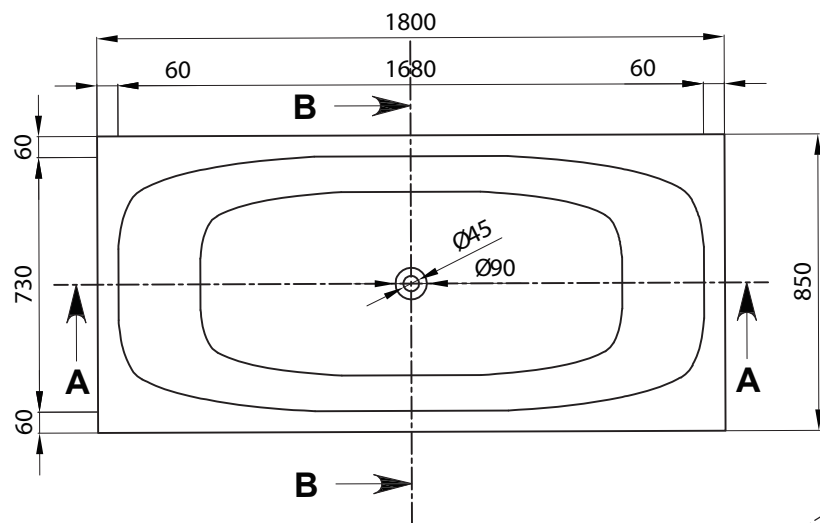

## ST28-FS Emmalou Freestanding Bath 1800mm

### Options:

- Overflow
- Non-overflow
- Stone waste

**Size:** 1800 L x 549 W x 540 H (mm)

**SECTION A-A**

Net Weight: 140 kg  
 Gross Weight: 180kg  
 Volume: 338L  
 Unit: mm

**DETAIL D**  
 SCALE 1:5