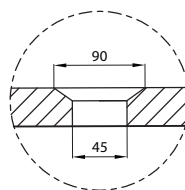

### Options:

- Overflow
- Non-overflow
- Stone waste

**Size:** 1800 L x 549 W x 540 H (mm)

**SECTION A-A**

Net Weight: 140 kg  
 Gross Weight: 180kg  
 Volume: 338L  
 Unit: mm

**DETAIL D**  
 SCALE 1:5