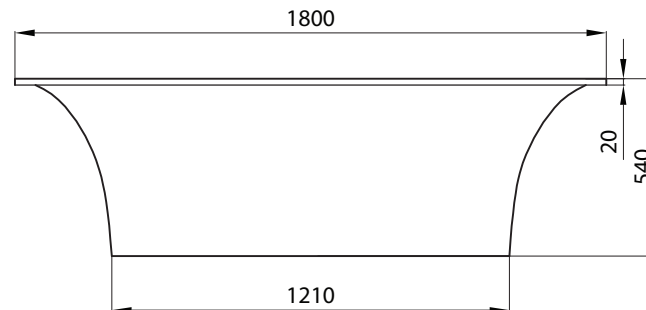

### Options:

- Overflow
- Non-overflow
- Stone waste

**Size:** 1800 L x 850W x 540 H (mm)

**SECTION B-B**

**DETAIL D  
SCALE 1:5**

**SECTION A-A**

Net Weight: 130 kg  
 Gross Weight: 170kg  
 Volume: 312L  
 Unit: mm