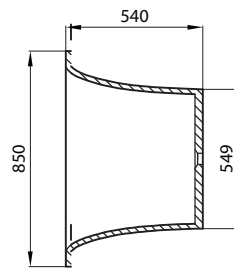

### Options:

- Overflow
- Non-overflow
- Stone waste

**Size:** 1800 L x 850W x 540 H (mm)

**SECTION B-B**

**DETAIL D  
SCALE 1:5**

**SECTION A-A**

Net Weight: 130 kg  
 Gross Weight: 170kg  
 Volume: 312L  
 Unit: mm