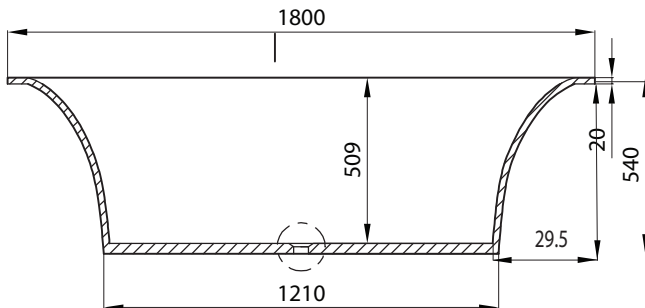

### Options:

- Overflow
- Non-overflow
- Stone waste

**Size:** 1800 L x 850W x 540 H (mm)

**SECTION B-B**

**DETAIL D  
SCALE 1:5**

**SECTION A-A**

Net Weight: 130 kg  
 Gross Weight: 170kg  
 Volume: 312L  
 Unit: mm