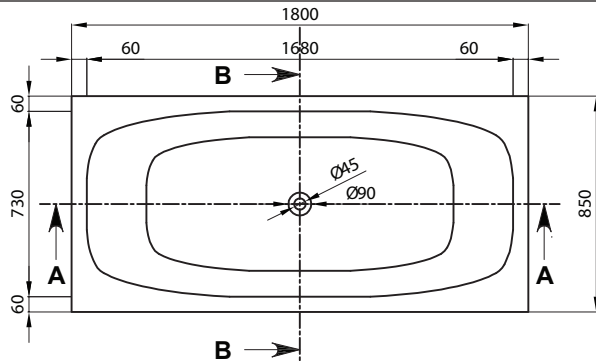

### Options:

- Overflow
- Non-overflow
- Stone waste

**Size:** 1800 L x 850W x 540 H (mm)

**SECTION B-B**

**DETAIL D  
SCALE 1:5**

**SECTION A-A**

Net Weight: 130 kg  
 Gross Weight: 170kg  
 Volume: 312L  
 Unit: mm