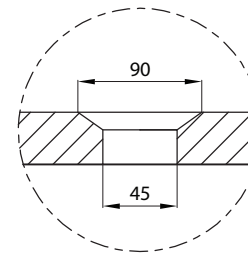

### Options:

- Overflow
- Non-overflow
- Stone waste

**Size:** 1800 L x 850W x 540 H (mm)

**SECTION B-B**

**DETAIL D  
SCALE 1:5**

**SECTION A-A**

Net Weight: 130 kg  
 Gross Weight: 170kg  
 Volume: 312L  
 Unit: mm