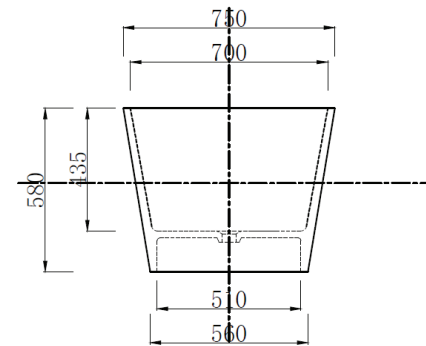

ST27 Chloe Freestanding Bath

Notes:

- Freestanding bath
- Polymarble or solid surface composition
- Matte white
- No overflow
- Chrome waste
- Optional matching stone waste available
- 10 years manufacturers warranty

Finishes:

- Matte white
- Gloss white

Options:

- Overflow
- Stone waste

Size: 1700L x 750W x 580H (mm)

Net weight: 144kg
 Gross weight: 195kg
 Water Capacity: 319lt
 Unit: mm