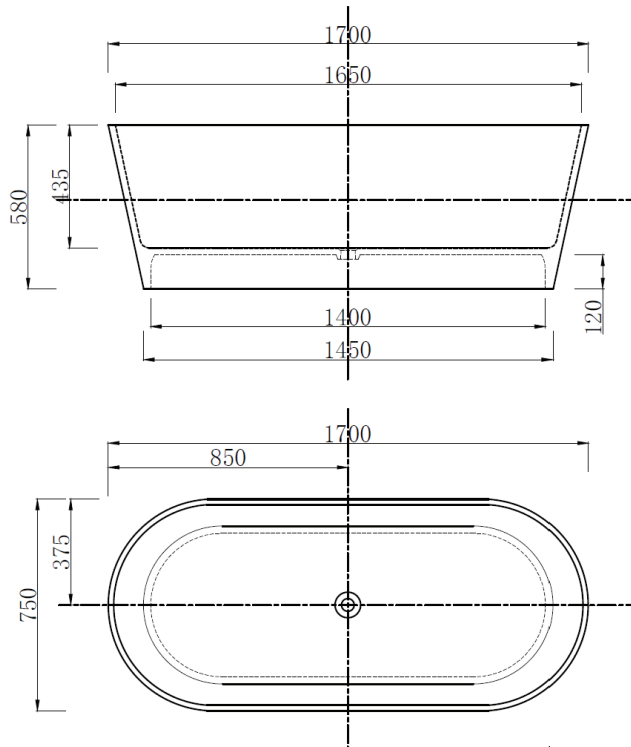

ST27 Chloe Freestanding Bath

Notes:

- Freestanding bath
- Polymarble or solid surface composition
- Matte white
- No overflow
- Chrome waste
- Optional matching stone waste available
- 10 years manufacturers warranty

Finishes:

- Matte white
- Gloss white

Options:

- Overflow
- Stone waste

Size: 1700L x 750W x 580H (mm)

Net weight: 144kg
 Gross weight: 195kg
 Water Capacity: 319lt
 Unit: mm