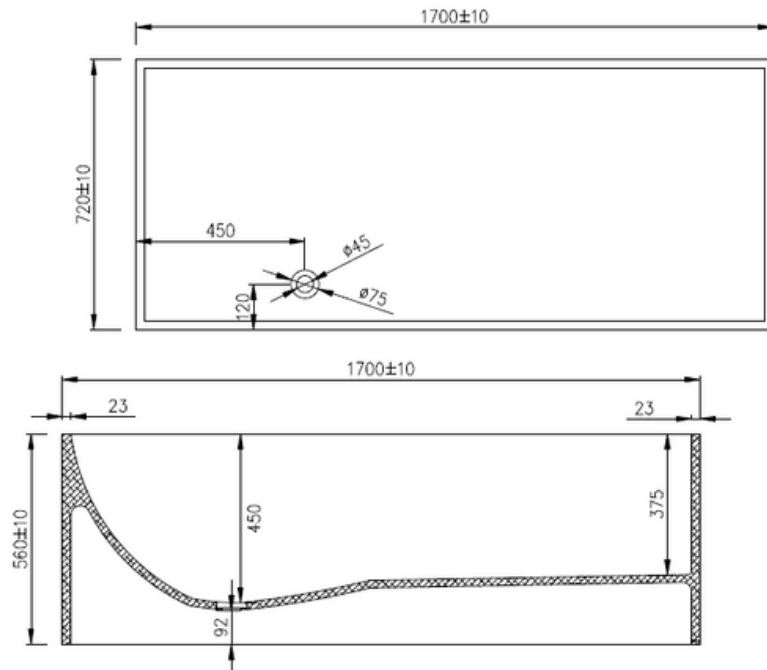

Alison ST23 1700mm Freestanding Bath

Notes:

- Matt white polymarble
- Chrome waste
- 10 year manufacturers warranty

Finishes:

- Gloss white
- Colour

Options:

- Stone waste

Size: 1700 x 720 x 560mm

Net Weight: 150kg
 Gross Weight: 200kg
 Water capacity: 367L
 Unit: mm (10mm tolerance)