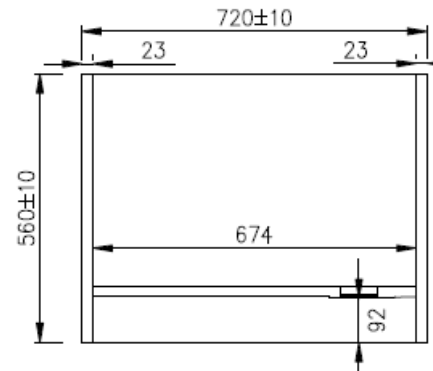

Alison ST23 1700mm Freestanding Bath

Notes:

- Matt white polymarble
- Chrome waste
- 10 year manufacturers warranty

Finishes:

- Gloss white
- Colour

Options:

- Stone waste

Size: 1700 x 720 x 560mm

Net Weight: 150kg
 Gross Weight: 200kg
 Water capacity: 367L
 Unit: mm (10mm tolerance)