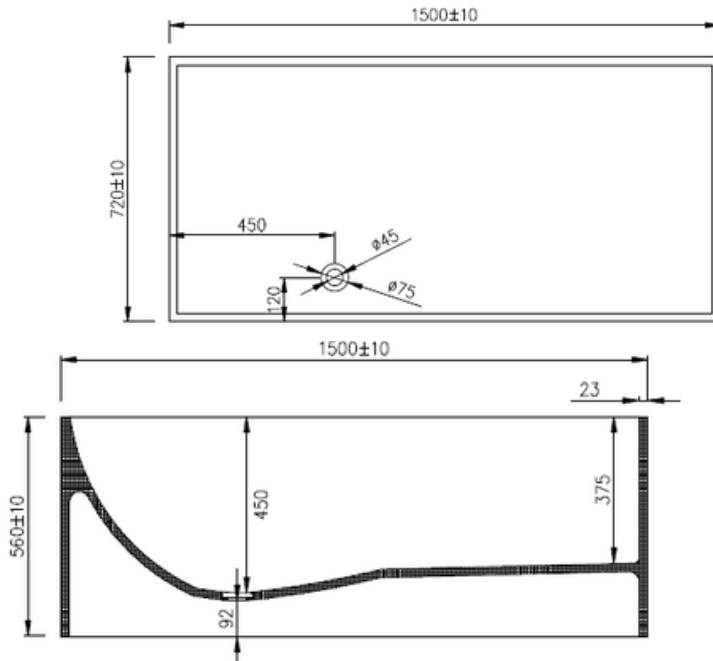

Alison ST23 1500mm Freestanding Bath

Notes:

- Matt white polymarble
- Chrome waste
- 10 year manufacturers warranty

Finishes:

- Gloss white
- Colour

Options:

- Stone waste

Size: 1500 x 720 x 550mm

Net Weight: 131kg
 Gross Weight: 181kg
 Water capacity: 323L
 Unit: mm (10mm tolerance)