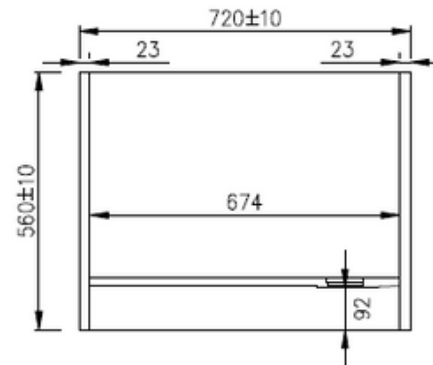

Alison ST23 1500mm Freestanding Bath

Notes:

- Matt white polymarble
- Chrome waste
- 10 year manufacturers warranty

Finishes:

- Gloss white
- Colour

Options:

- Stone waste

Size: 1500 x 720 x 550mm

Net Weight: 131kg
 Gross Weight: 181kg
 Water capacity: 323L
 Unit: mm (10mm tolerance)