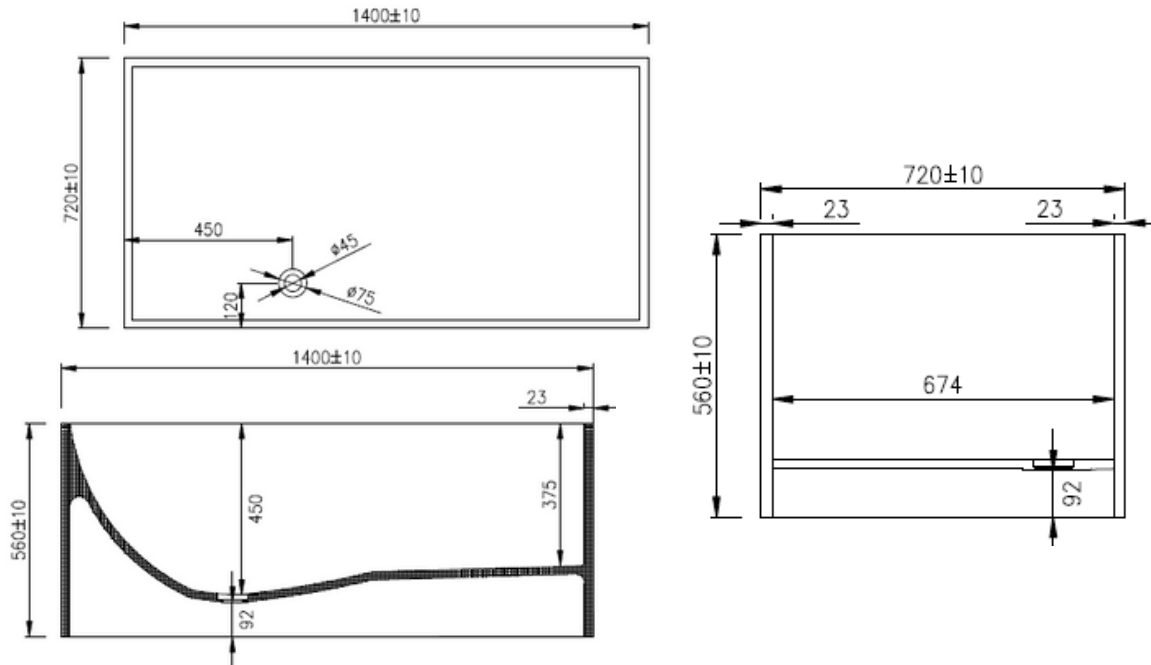

Alison ST23 1400mm Freestanding Bath

Notes:

- Matt white polymarble
- Chrome waste
- 10 year manufacturers warranty

Finishes:

- Gloss white
- Colour

Options:

- Stone waste

Size: 1400 x 720 x 550mm

Net Weight: 122kg
 Gross Weight: 172kg
 Water capacity: 302L
 Unit: mm (10mm tolerance)