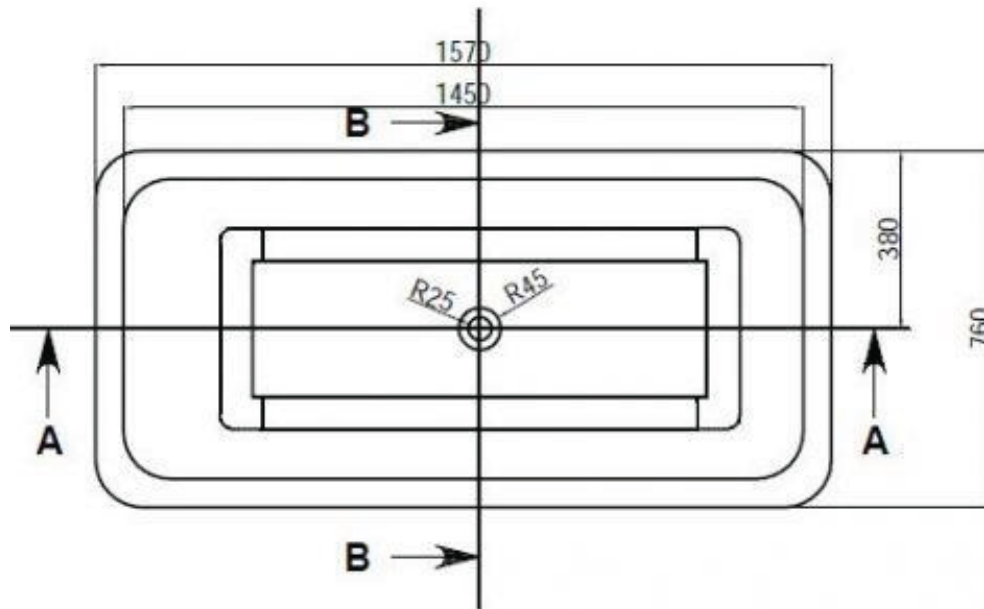

ST20 Lily Freestanding Bath

Notes:

- Freestanding bath
- Polymarble or solid surface composition
- No overflow
- Matte white
- Chrome w/aste
- Optional matching stone waste available
- 10 years manufacturers warranty

Finishes:

- Matte white
- Gloss white

Options:

- Overflow
- Stone waste

Size: 1570L x 760W x 550H (mm)

Net weight: 140kg
 Gross weight: 190kg
 Water capacity: 230lt
 Unit: mm