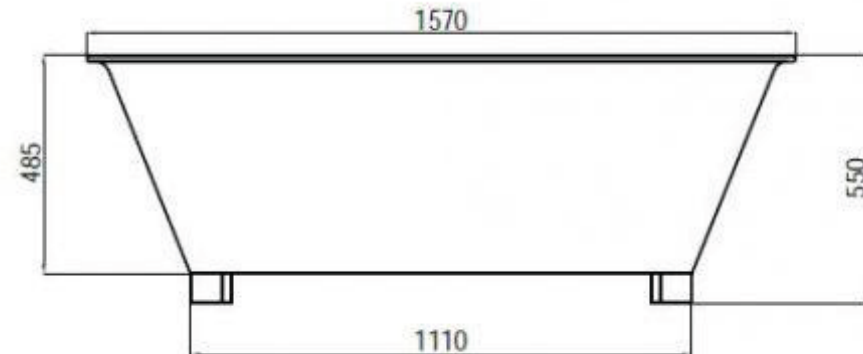

ST20 Lily Freestanding Bath

Notes:

- Freestanding bath
- Polymarble or solid surface composition
- No overflow
- Matte white
- Chrome w/aste
- Optional matching stone waste available
- 10 years manufacturers warranty

Finishes:

- Matte white
- Gloss white

Options:

- Overflow
- Stone waste

Size: 1570L x 760W x 550H (mm)

Net weight: 140kg
 Gross weight: 190kg
 Water capacity: 230lt
 Unit: mm