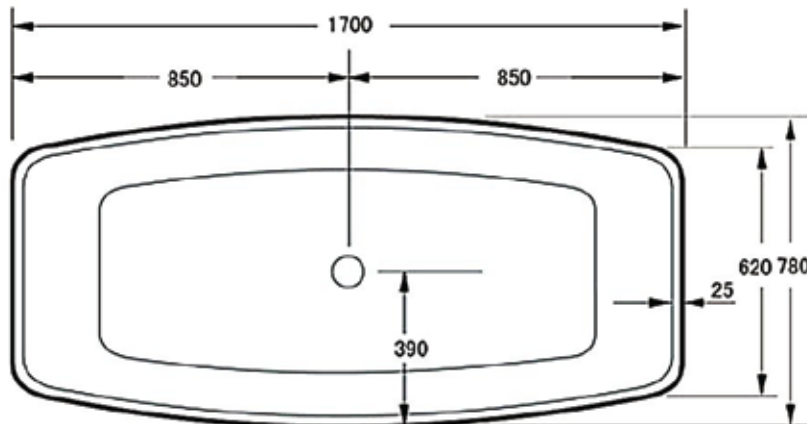

Finishes:

- Matte white
- Gloss white

Options:

- Overflow
- Stone waste

Size: 1700L x 770W x 550H (mm)

Net weight: 159kg
 Gross weight: 204kg
 Water capacity: 260lt
 Unit: mm