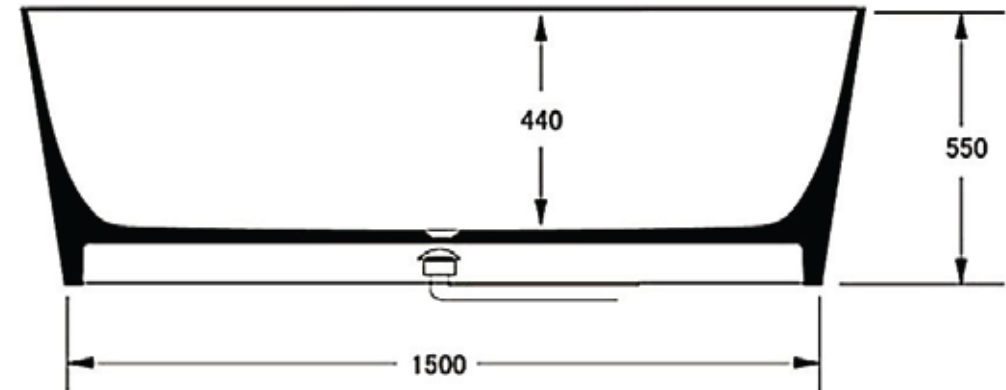

Finishes:

- Matte white
- Gloss white

Options:

- Overflow
- Stone waste

Size: 1700L x 770W x 550H (mm)

Net weight: 159kg
 Gross weight: 204kg
 Water capacity: 260lt
 Unit: mm