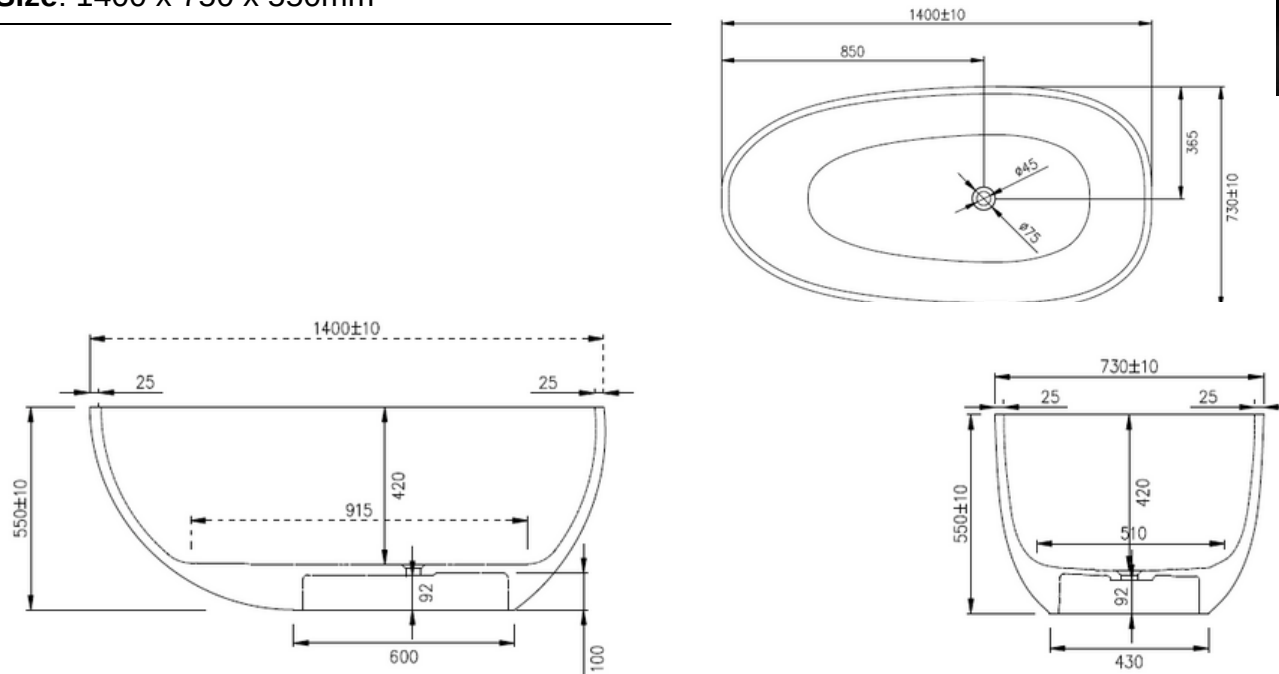

Jolanda ST03 1400mm Freestanding Bath

Notes:

- Matt white polymarble
- Chrome waste
- 10 year manufacturers warranty

Size: 1400 x 750 x 550mm

Finishes:

- Gloss white
- Colour

Options:

- Stone waste

Net Weight: 96kg
 Gross Weight: 146kg
 Water capacity: 194L
 Unit: mm (10mm tolerance)