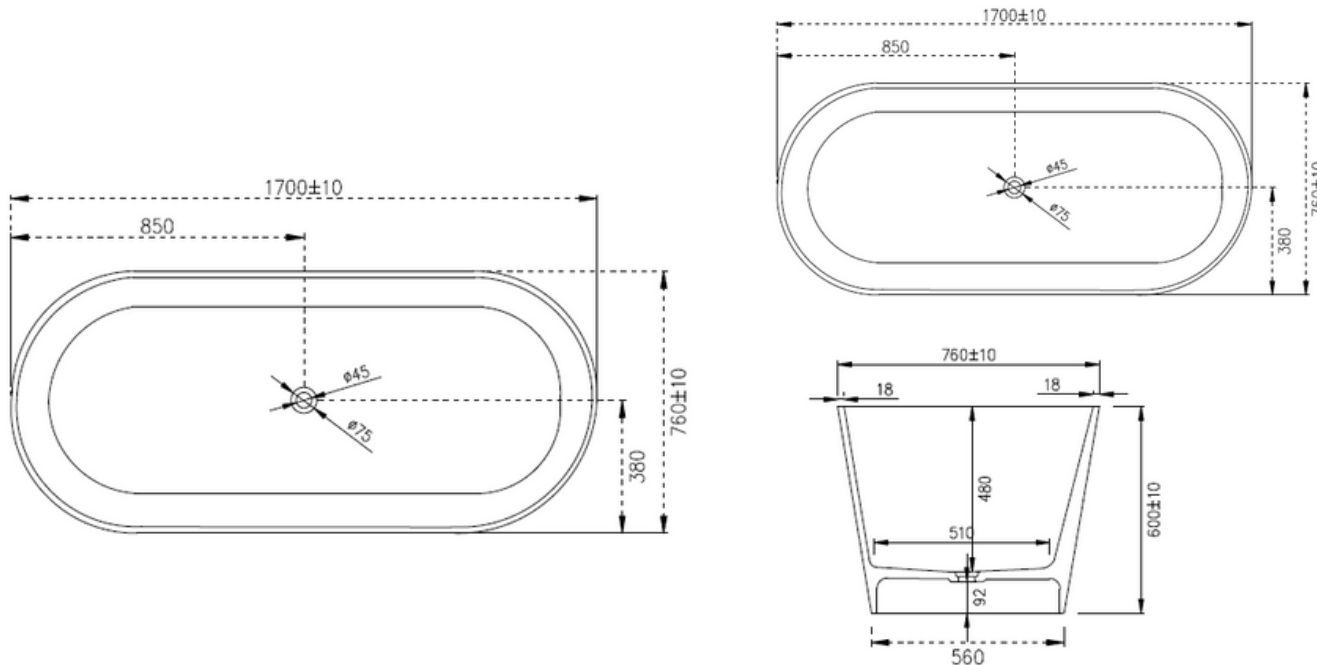

Rosetta ST01 1700mm Freestanding Bath

Notes:

- Matt white polymarble
- Chrome waste
- 10 year manufacturers warranty

Size: 1700 x 760 x 600mm

Finishes:

- Gloss white
- Colour

Options:

- Stone waste

Net Weight: 113kg
 Gross Weight: 163kg
 Water capacity: 206L
 Unit: mm (10mm tolerance)