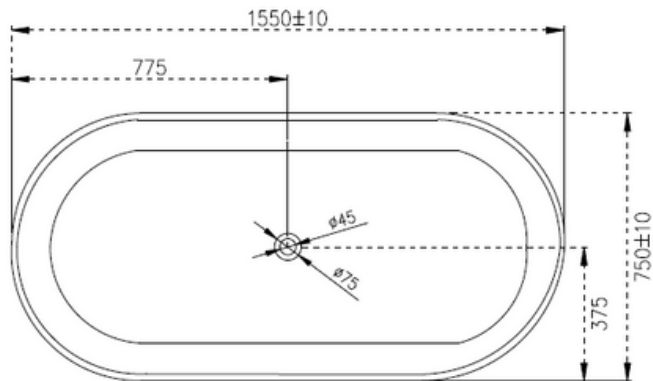

Rosetta ST01 1550mm Freestanding Bath

Notes:

- Matt white polymarble
- Chrome waste
- 10 year manufacturers warranty

Size: 1550 x 750 x 560mm

Finishes:

- Gloss white
- Colour

Options:

- Stone waste

Net Weight: 100kg
 Gross Weight: 150kg
 Water capacity: 270L
 Unit: mm (10mm tolerance)