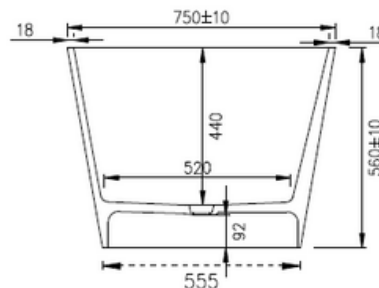

Rosetta ST01 1550mm Freestanding Bath

Notes:

- Matt white polymarble
- Chrome waste
- 10 year manufacturers warranty

Size: 1550 x 750 x 560mm

Finishes:

- Gloss white
- Colour

Options:

- Stone waste

Net Weight: 100kg
 Gross Weight: 150kg
 Water capacity: 270L
 Unit: mm (10mm tolerance)