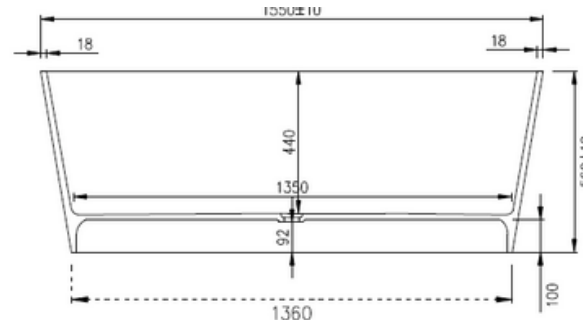

Rosetta ST01 1550mm Freestanding Bath

Notes:

- Matt white polymarble
- Chrome waste
- 10 year manufacturers warranty

Size: 1550 x 750 x 560mm

Finishes:

- Gloss white
- Colour

Options:

- Stone waste

Net Weight: 100kg
 Gross Weight: 150kg
 Water capacity: 270L
 Unit: mm (10mm tolerance)