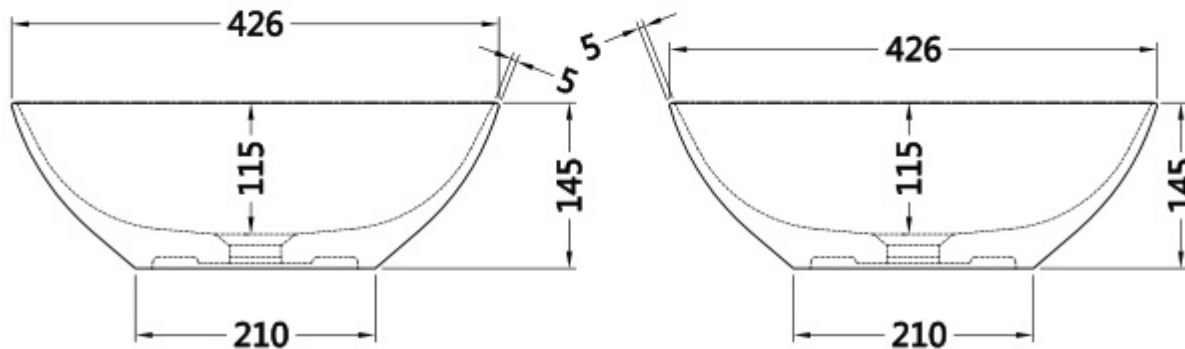

S1 426mm Basin

Notes:

- Matt white polymarble
- Waste sold separately
- 10 year manufacturers warranty

Size: 426 x 426 x 145mm

Finishes:

- Gloss white
- Colour

Options:

- Stone waste

Net Weight: 10 kg
Gross Weight: 12kg
Unit: mm