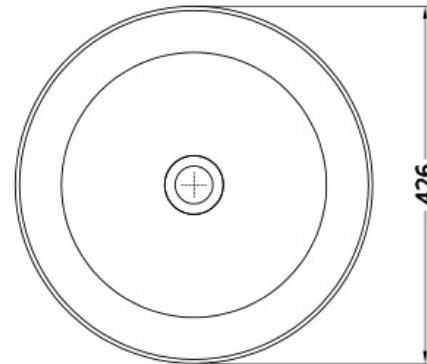

S1 426mm Basin

Notes:

- Matt white polymarble
- Waste sold separately
- 10 year manufacturers warranty

Size: 426 x 426 x 145mm

Finishes:

- Gloss white
- Colour

Options:

- Stone waste

Net Weight: 10 kg
Gross Weight: 12kg
Unit: mm