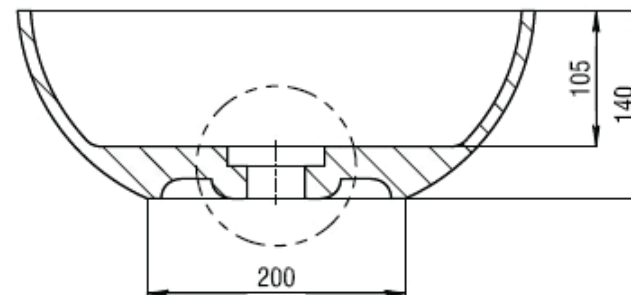

S1 Benchtop Stone Basin

Notes:

- Benchtop basin
- Polymarble composition
- 10 years manufacturers warranty

Finishes:

- Matte white
- Gloss white

Options:

- Stone waste (matte white)

Size: 390 L x 390 W x 140H (mm)

Net Weight: 6.5kg
 Unit: mm