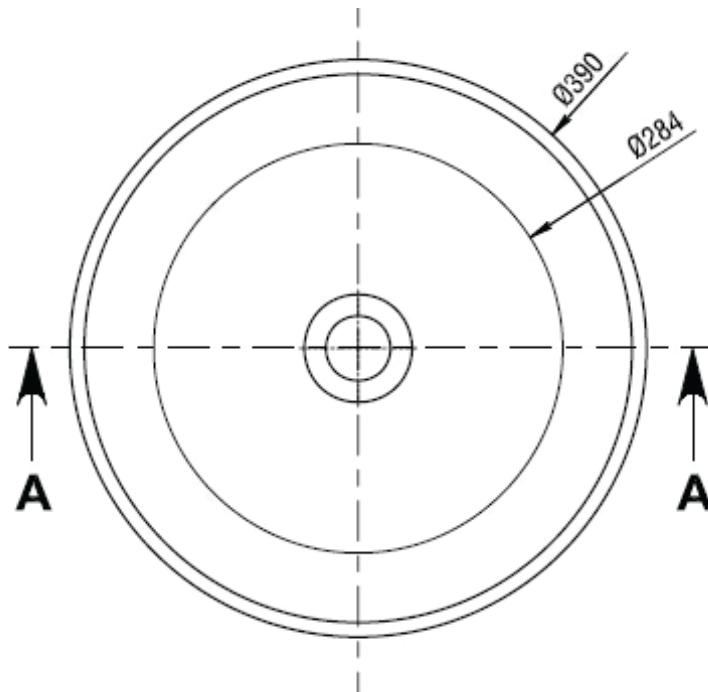

S1 Benchtop Stone Basin

Notes:

- Benchtop basin
- Polymarble composition
- 10 years manufacturers warranty

Finishes:

- Matte white
- Gloss white

Options:

- Stone waste (matte white)

Size: 390 L x 390 W x 140H (mm)

Net Weight: 6.5kg
 Unit: mm