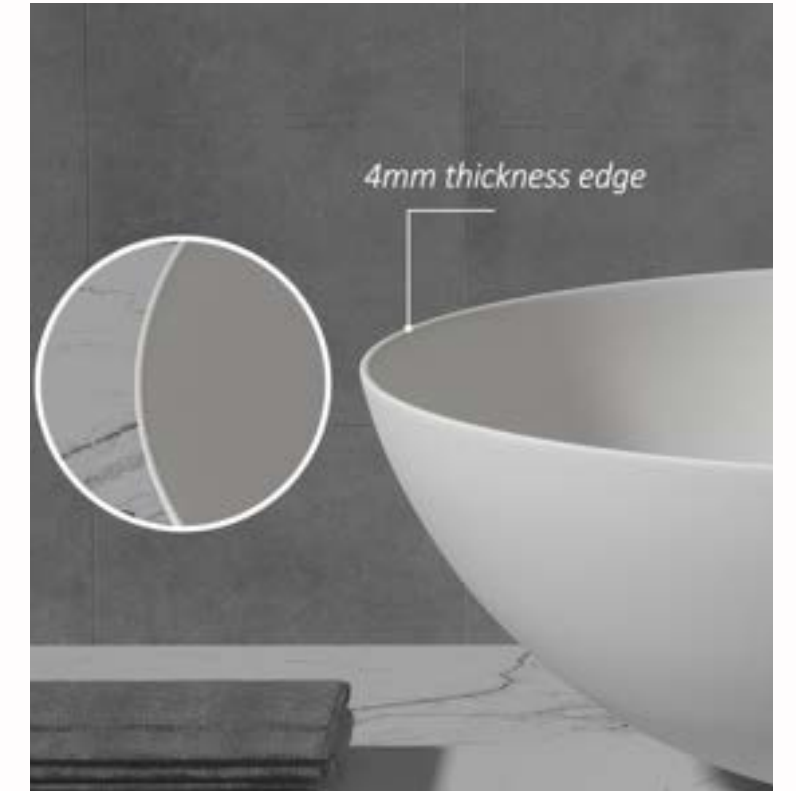

Hugi B056 1500mm Round Bath