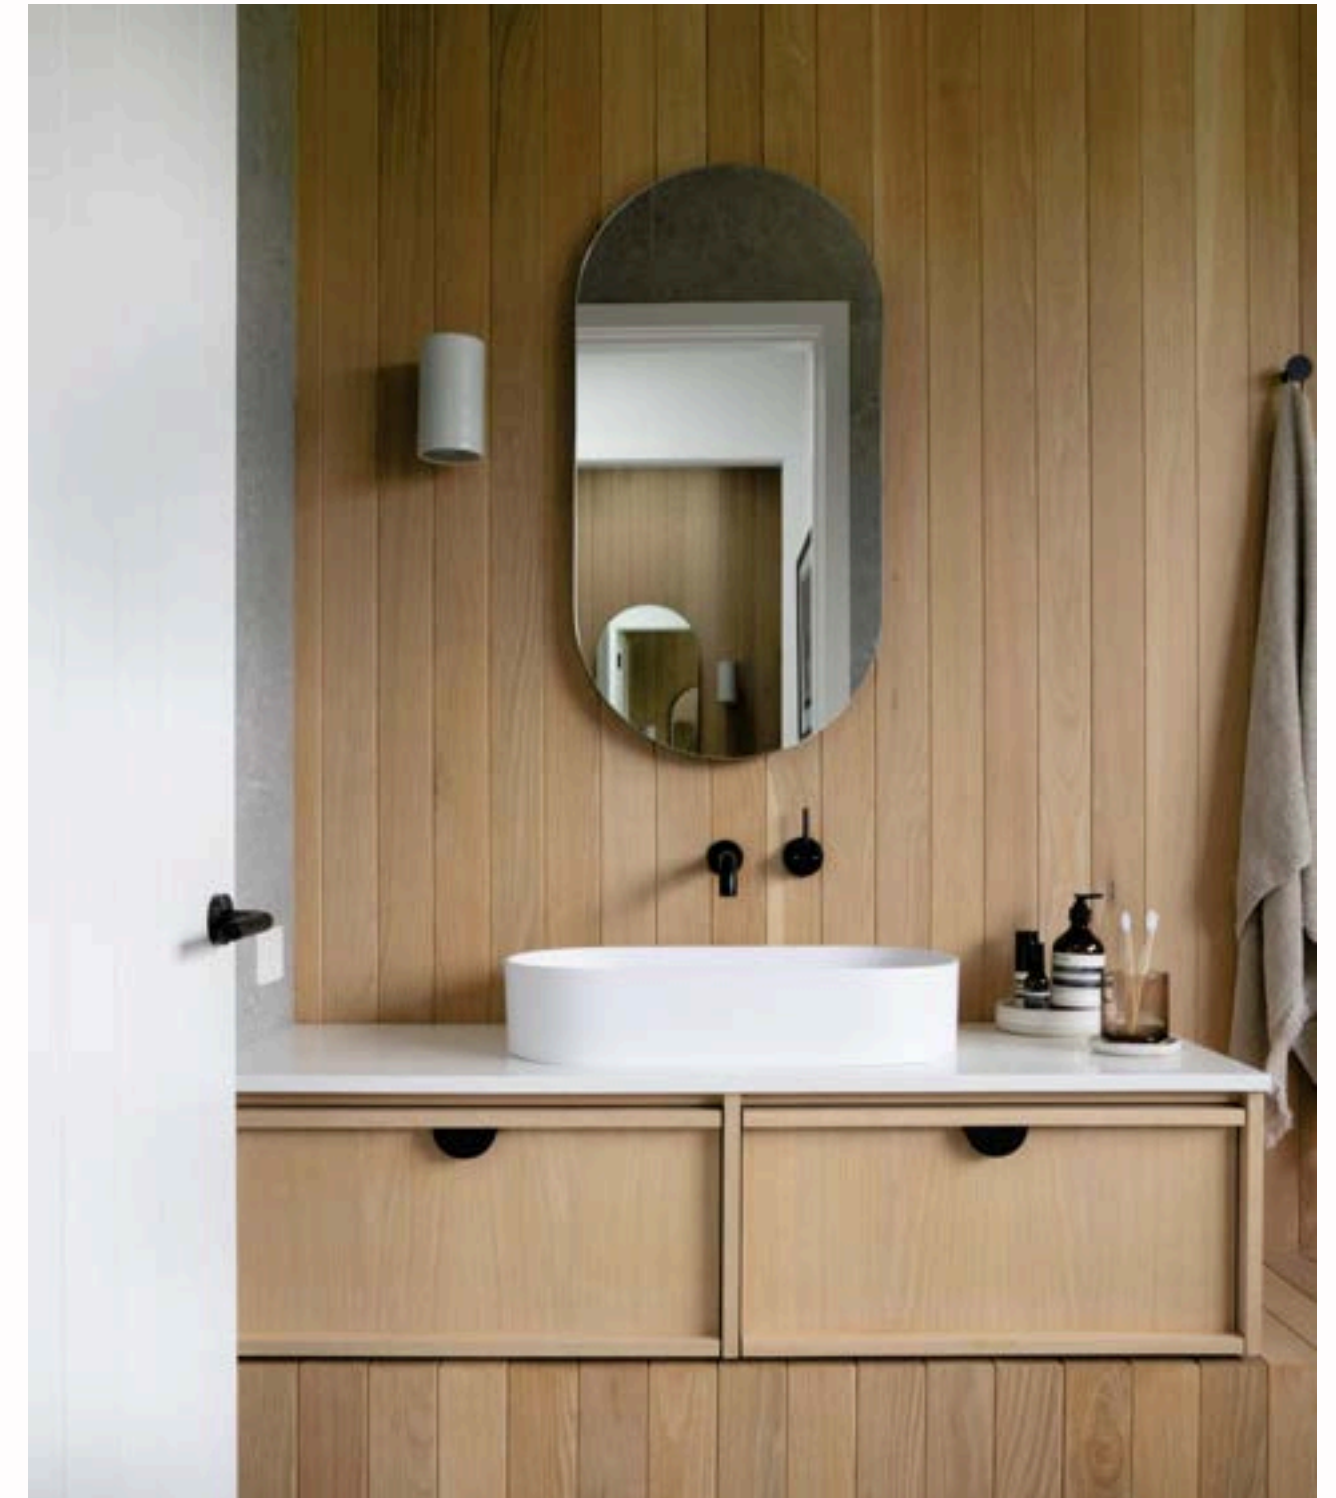

ROUND BATH & BASIN

LOOKBOOK

# 'Arcos Villa'

The Sylvia ST13 1500mm bath was used in this palatial Spanish-style villa in Brisbane

Sylvia ST13

Basins to match – wall hung or vanity top or a simple round basin.

Toka Lite WM04 900mm

Toka Lite S2 400mm basin

# HOME Magazine 2021 House of the Year

Takapuna Beach, Auckland

Toka Lite S1 390mm basin

Toka Lite S3 600mm oval basin

Toka Lite ST13 'Sylvia'  
Classic Rim Round Bath. (25mm)  
1200x550  
1300x550  
1500x550