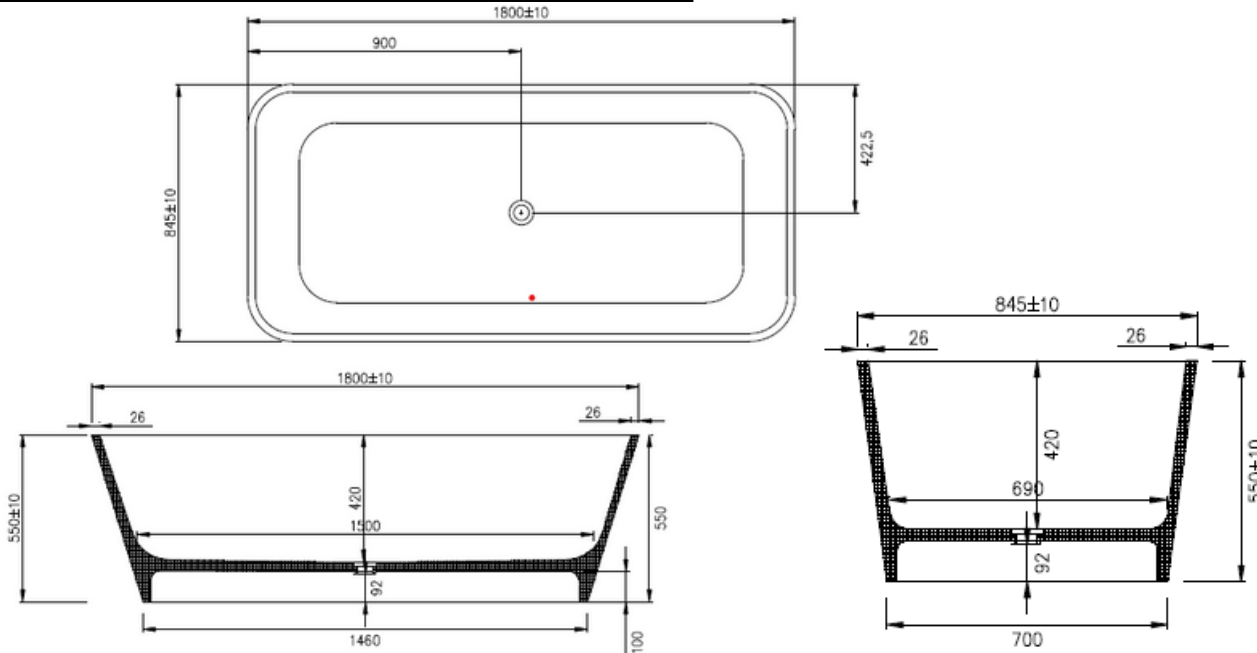

Melissa ST05 1800mm Freestanding Bath

Notes:

- Matt white polymarble
- Chrome waste
- 10 year manufacturers warranty

Finishes:

- Gloss white
- Colour

Options:

- Stone waste

Size: 1800 x 845 x 550mm

Net Weight: 150kg
 Gross Weight: 200kg
 Water capacity: 296L
 Unit: mm (10mm tolerance)