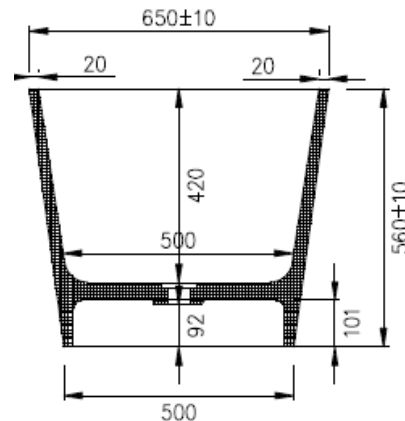

Melissa ST05 1600mm Freestanding Bath

Notes:

- Matt white polymarble
- Chrome waste
- 10 year manufacturers warranty

Finishes:

- Gloss white
- Colour

Options:

- Stone waste

Size: 1600 x 650 x 560mm

Net Weight: 115kg
 Gross Weight: 165kg
 Water capacity: 263L
 Unit: mm (10mm tolerance)