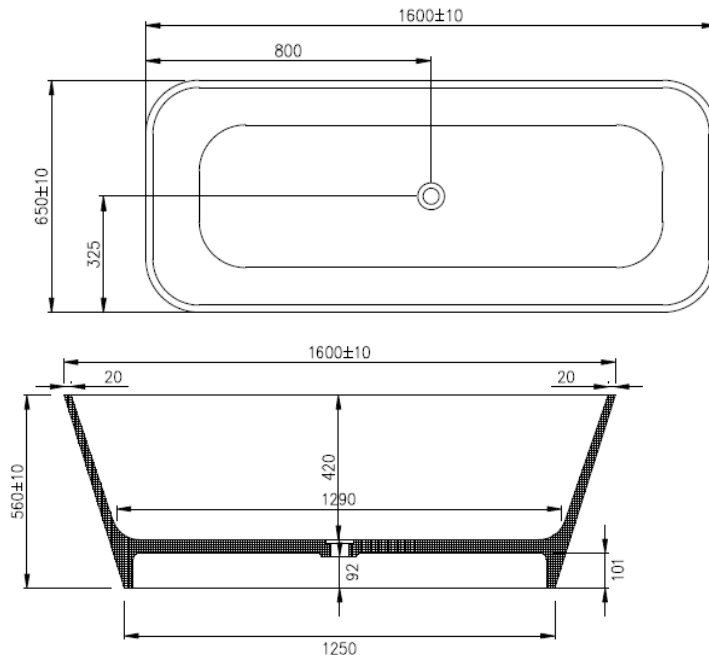

Melissa ST05 1600mm Freestanding Bath

Notes:

- Matt white polymarble
- Chrome waste
- 10 year manufacturers warranty

Finishes:

- Gloss white
- Colour

Options:

- Stone waste

Size: 1600 x 650 x 560mm

Net Weight: 115kg
 Gross Weight: 165kg
 Water capacity: 263L
 Unit: mm (10mm tolerance)