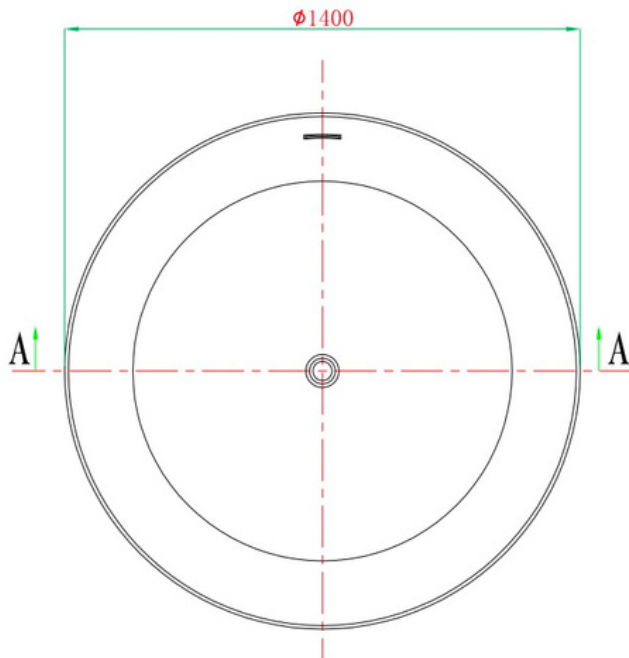

Maldives 1400mm Round Bath Krmald 1400

Notes:

- Gloss white
- Sanitary grade acrylic
- With feet
- 10 year manufacturers warranty

Finishes:

- Gloss white
- Colour
- Matt white outer

Size: 1400 x 1400 x 450/580

Net Weight: <70kg
Gross Weight: <100kg
Water capacity: