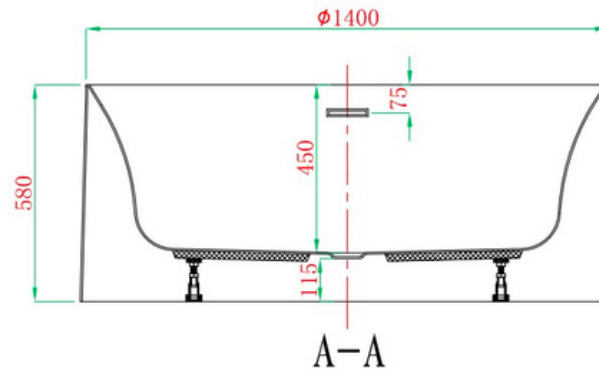

Maldives 1400mm Round Bath Krmald 1400

Notes:

- Gloss white
- Sanitary grade acrylic
- With feet
- 10 year manufacturers warranty

Finishes:

- Gloss white
- Colour
- Matt white outer

Size: 1400 x 1400 x 450/580

Net Weight: <70kg
Gross Weight: <100kg
Water capacity: