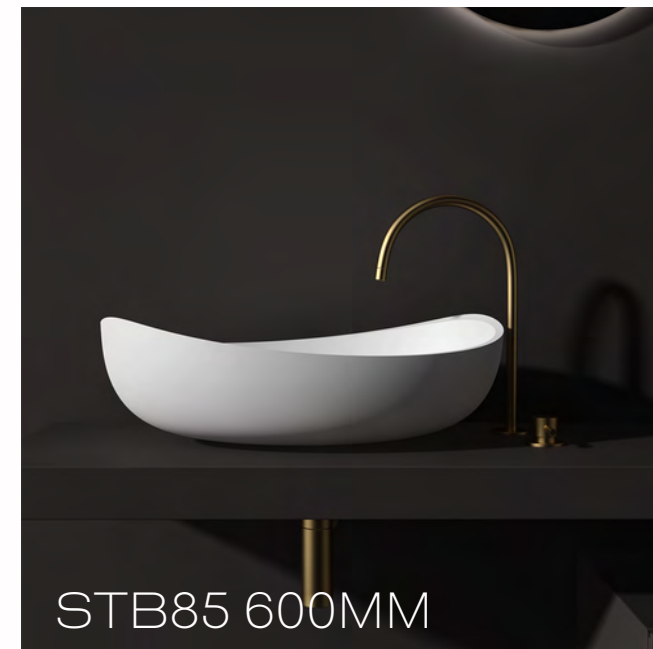

# Hugi B008

**HUGI**  
STONE BATHS

AVAILABLE IN SIZES;  
1638 x 770 x 550mm  
1820 x 800 x 540mm Pure grey

Matte black

Pearl grey

# Toka Lite Basin Range

TOKALITE

# Toka Lite Basin Range

**TOKA**LITE