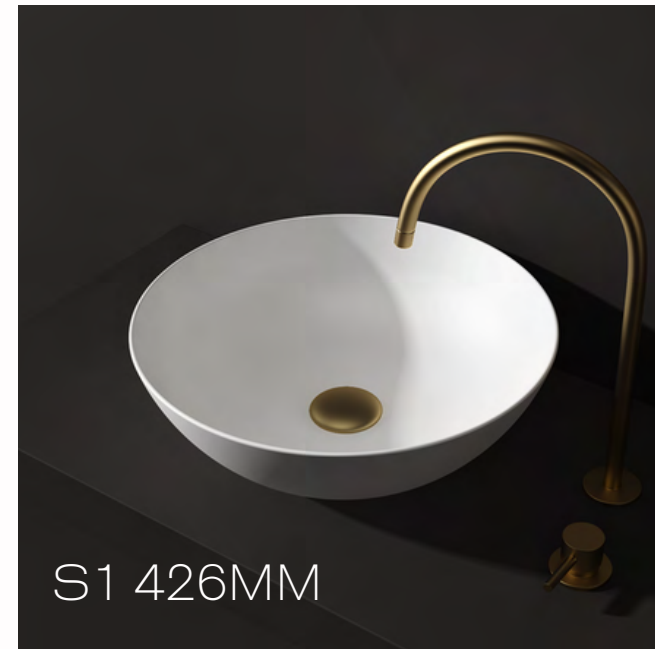

Toka Lite Basin Range

TOKALITE