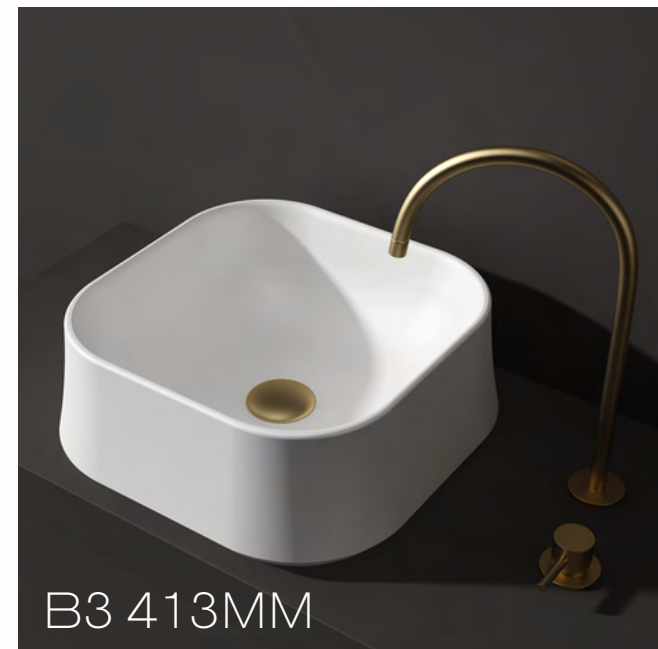

Toka Lite Basin Range

TOKALITE