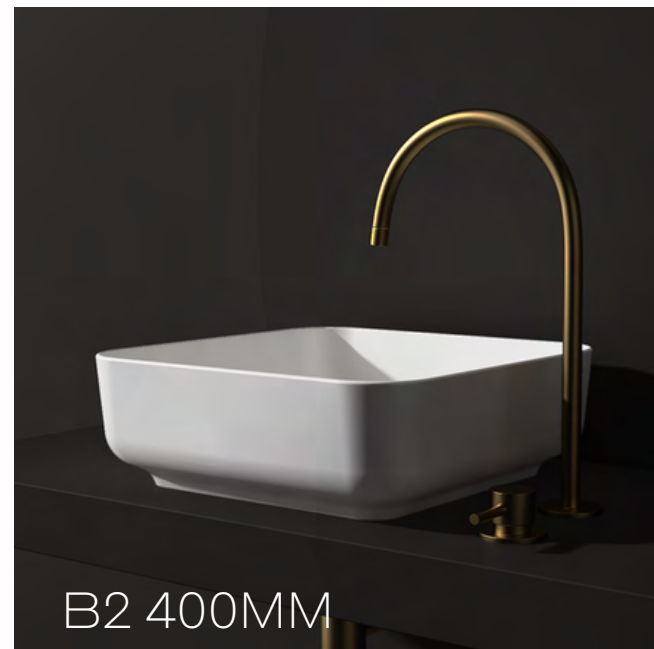

Toka Lite Basin Range

TOKALITE