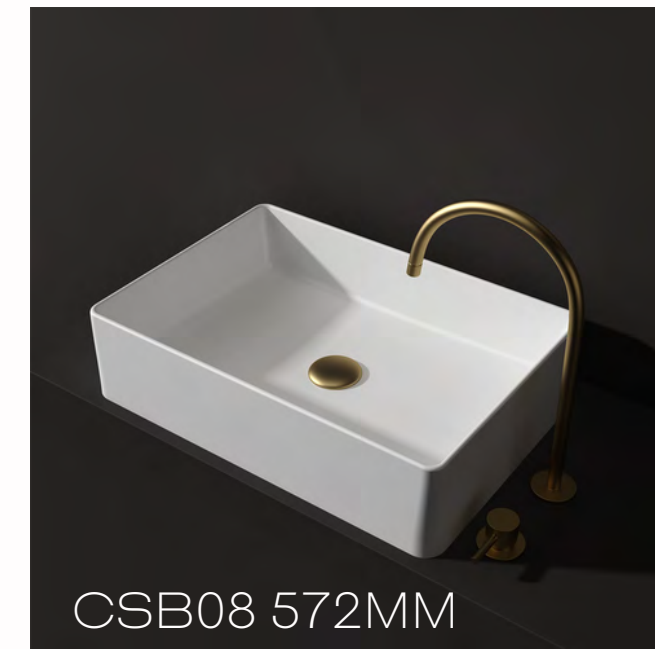

# Hugi B008

**HUGI**  
STONE BATHS

AVAILABLE IN SIZES;  
1638 x 770 x 550mm  
1820 x 800 x 540mm Pure grey

Matte black

Pearl grey

# Toka Lite Basin Range

TOKALITE

# Toka Lite Basin Range

**TOKA**LITE