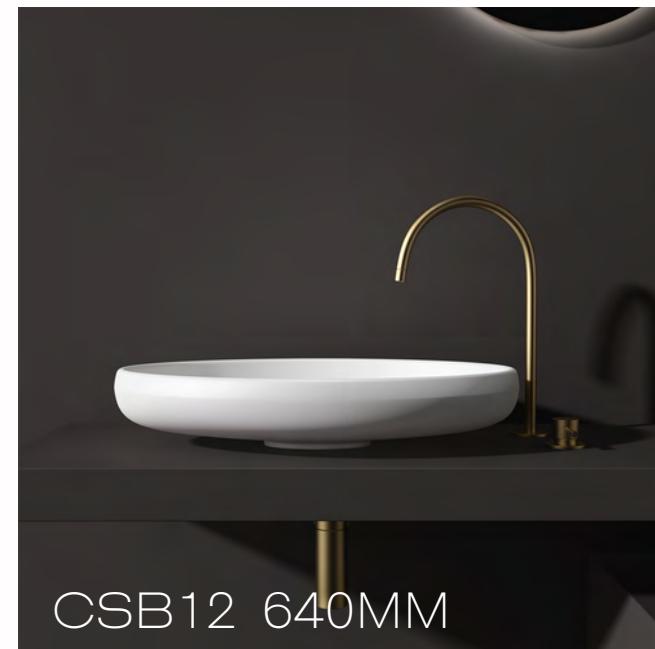

Toka Lite Basin Range

TOKALITE