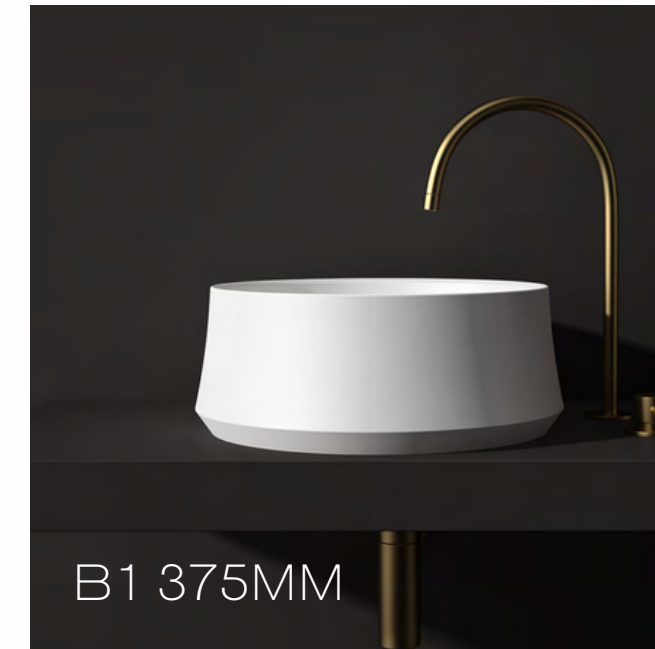

Toka Lite Basin Range

TOKALITE