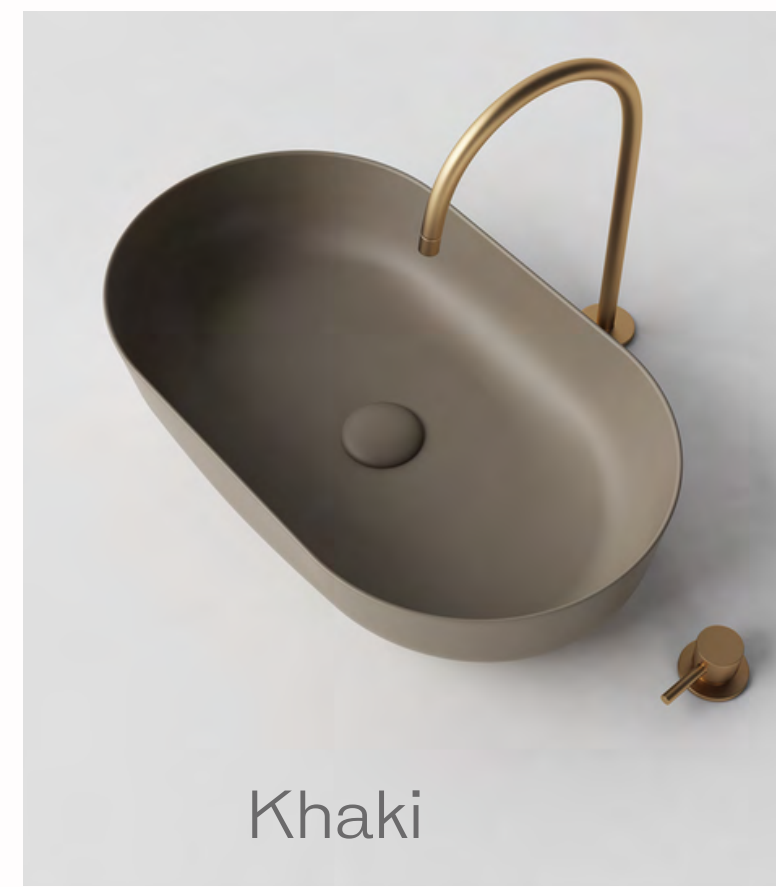

Toka Lite Basin Colours

TOKALITE