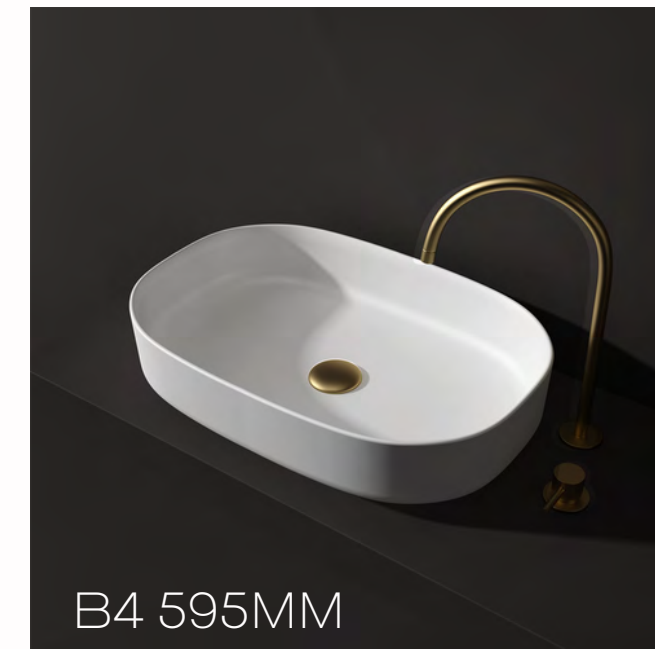

Toka Lite Basin Range

TOKALITE