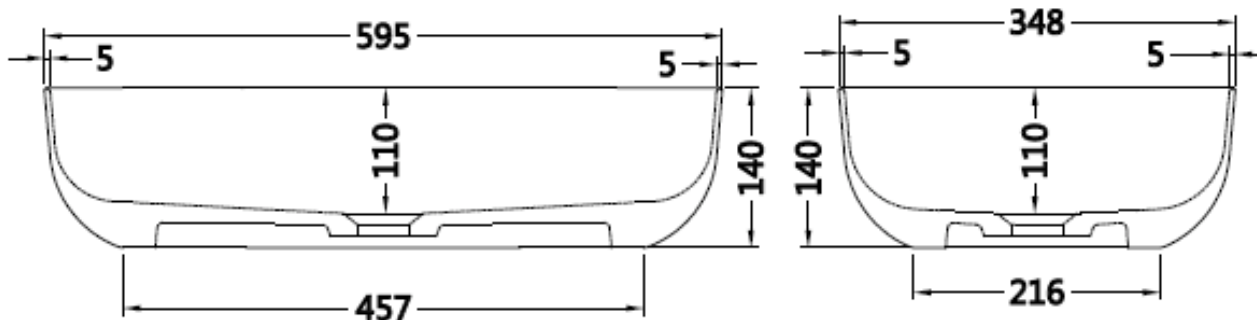

Justina STB12 Slimline Basin

Notes:

- Matt white polymarble
- Waste sold separately
- 10 year manufacturers warranty

Size: 595 x 348 x 140 x 5mm

Finishes:

- Gloss white
- Colour

Options:

- Stone waste

Net Weight: 12 kg
 Gross Weight: 15kg
 Unit: mm