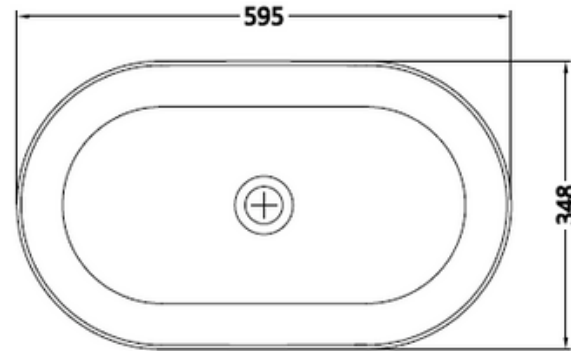

Justina STB12 Slimline Basin

Notes:

- Matt white polymarble
- Waste sold separately
- 10 year manufacturers warranty

Size: 595 x 348 x 140 x 5mm

Finishes:

- Gloss white
- Colour

Options:

- Stone waste

Net Weight: 12 kg
 Gross Weight: 15kg
 Unit: mm