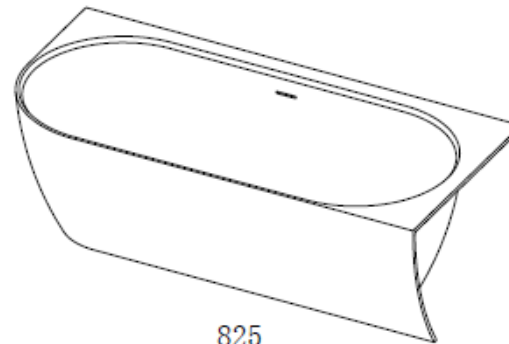

## Justina ST12 1750mm Right Back-to-Wall Bath

### Notes:

- Matt white polymarble
- Chrome waste
- 10 year manufacturers warranty

**Size:** 1750 x 825 x 550 x 15mm

### Options:

- Stone waste
- No overflow

Net Weight: 129kg  
 Gross Weight: 179kg  
 Water capacity: 300L  
 Unit: mm (10mm tolerance)