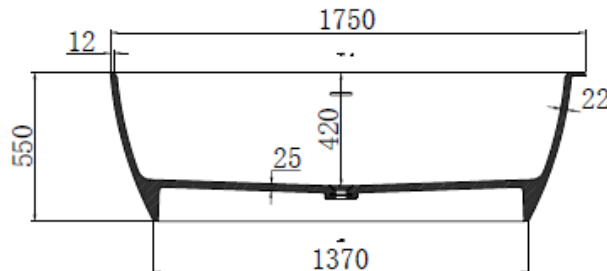

## Justina ST12 1750mm Right Back-to-Wall Bath

### Notes:

- Matt white polymarble
- Chrome waste
- 10 year manufacturers warranty

**Size:** 1750 x 825 x 550 x 15mm

### Options:

- Stone waste
- No overflow

Net Weight: 129kg  
 Gross Weight: 179kg  
 Water capacity: 300L  
 Unit: mm (10mm tolerance)