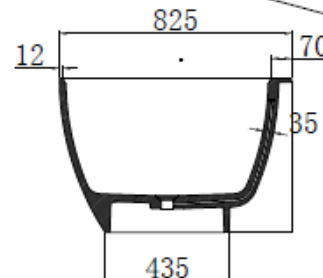

### Notes:

- Matt white polymarble
- Chrome waste
- 10 year manufacturers warranty

**Size:** 1750 x 825 x 550 x 15mm

### Options:

- Stone waste
- No overflow

Net Weight: 129kg  
 Gross Weight: 179kg  
 Water capacity: 300L  
 Unit: mm (10mm tolerance)