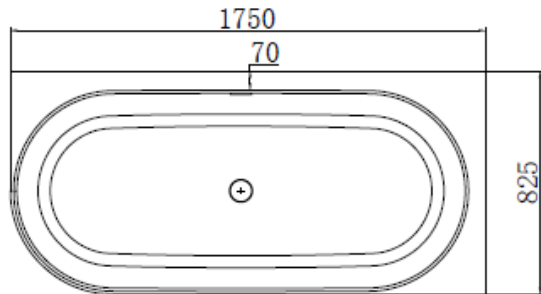

## Justina ST12 1750mm Right Back-to-Wall Bath

### Notes:

- Matt white polymarble
- Chrome waste
- 10 year manufacturers warranty

**Size:** 1750 x 825 x 550 x 15mm

### Options:

- Stone waste
- No overflow

Net Weight: 129kg  
 Gross Weight: 179kg  
 Water capacity: 300L  
 Unit: mm (10mm tolerance)