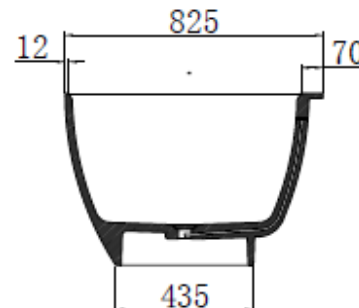

Justina ST12 1750mm Left Back-to-Wall Bath

Notes:

- Matt white polymarble
- Chrome waste
- 10 year manufacturers warranty

Size: 1750 x 825 x 550 x 15mm

Finishes:

- Gloss white
- Colour

Options:

- Stone waste
- No overflow

Net Weight: 129kg
 Gross Weight: 179kg
 Water capacity: 300L
 Unit: mm (10mm tolerance)