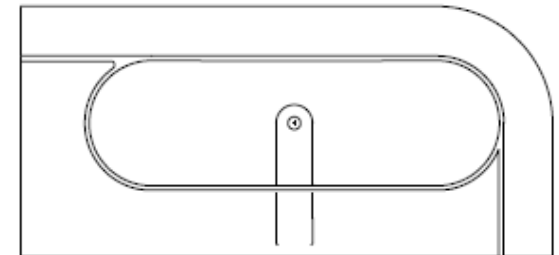

Justina ST12 1750mm Left Back-to-Wall Bath

Notes:

- Matt white polymarble
- Chrome waste
- 10 year manufacturers warranty

Size: 1750 x 825 x 550 x 15mm

Finishes:

- Gloss white
- Colour

Options:

- Stone waste
- No overflow

Net Weight: 129kg
 Gross Weight: 179kg
 Water capacity: 300L
 Unit: mm (10mm tolerance)