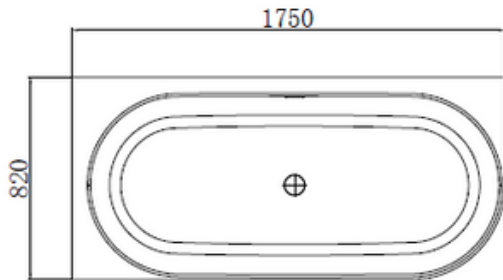

Justina ST12 1750mm Left Back-to-Wall Bath

Notes:

- Matt white polymarble
- Chrome waste
- 10 year manufacturers warranty

Size: 1750 x 825 x 550 x 15mm

Finishes:

- Gloss white
- Colour

Options:

- Stone waste
- No overflow

Net Weight: 129kg
 Gross Weight: 179kg
 Water capacity: 300L
 Unit: mm (10mm tolerance)