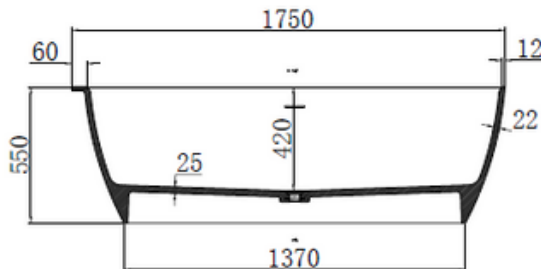

Justina ST12 1750mm Left Back-to-Wall Bath

Notes:

- Matt white polymarble
- Chrome waste
- 10 year manufacturers warranty

Size: 1750 x 825 x 550 x 15mm

Finishes:

- Gloss white
- Colour

Options:

- Stone waste
- No overflow

Net Weight: 129kg
 Gross Weight: 179kg
 Water capacity: 300L
 Unit: mm (10mm tolerance)