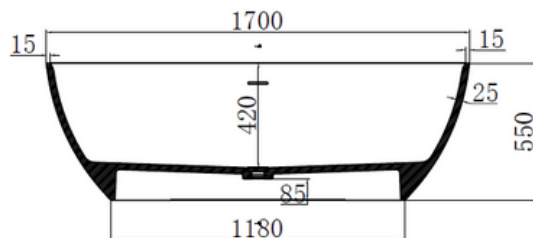

## Justina ST12 1700mm Back-to-Wall Bath

### Notes:

- Matt white polymarble
- Chrome waste
- 10 year manufacturers warranty

**Size:** 1700 x 820 x 550 x 15mm

### Options:

- Stone waste
- No overflow

Net Weight: 129kg  
 Gross Weight: 179kg  
 Water capacity: 300L  
 Unit: mm (10mm tolerance)