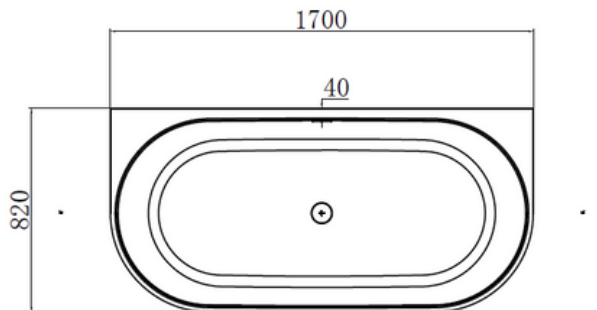

## Justina ST12 1700mm Back-to-Wall Bath

### Notes:

- Matt white polymarble
- Chrome waste
- 10 year manufacturers warranty

**Size:** 1700 x 820 x 550 x 15mm

### Options:

- Stone waste
- No overflow

Net Weight: 129kg  
 Gross Weight: 179kg  
 Water capacity: 300L  
 Unit: mm (10mm tolerance)