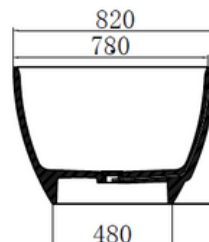

### Notes:

- Matt white polymarble
- Chrome waste
- 10 year manufacturers warranty

**Size:** 1700 x 820 x 550 x 15mm

### Options:

- Stone waste
- No overflow

Net Weight: 129kg  
 Gross Weight: 179kg  
 Water capacity: 300L  
 Unit: mm (10mm tolerance)