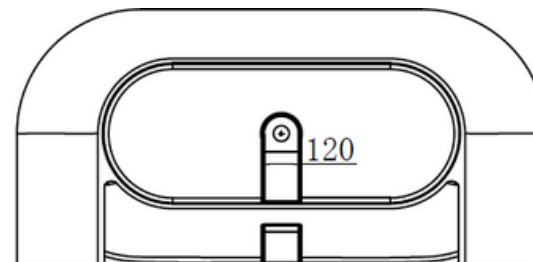

## Justina ST12 1700mm Back-to-Wall Bath

### Notes:

- Matt white polymarble
- Chrome waste
- 10 year manufacturers warranty

**Size:** 1700 x 820 x 550 x 15mm

### Options:

- Stone waste
- No overflow

Net Weight: 129kg  
 Gross Weight: 179kg  
 Water capacity: 300L  
 Unit: mm (10mm tolerance)