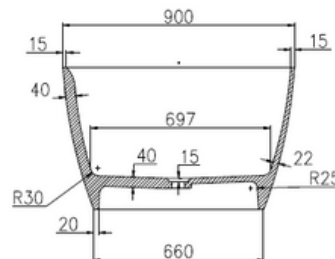

Justina ST12 Thin Edge 1800mm Freestanding Bath

Notes:

- Matt white polymarble
- Chrome waste
- 10 year manufacturers warranty

Finishes:

- Gloss white
- Colour

Options:

- Stone waste

Size: 1800 x 900 x 550 x 15mm

Net Weight: 97 kg
 Gross Weight: 147 kg
 Water capacity: 338 L
 Unit: mm (10mm tolerance)