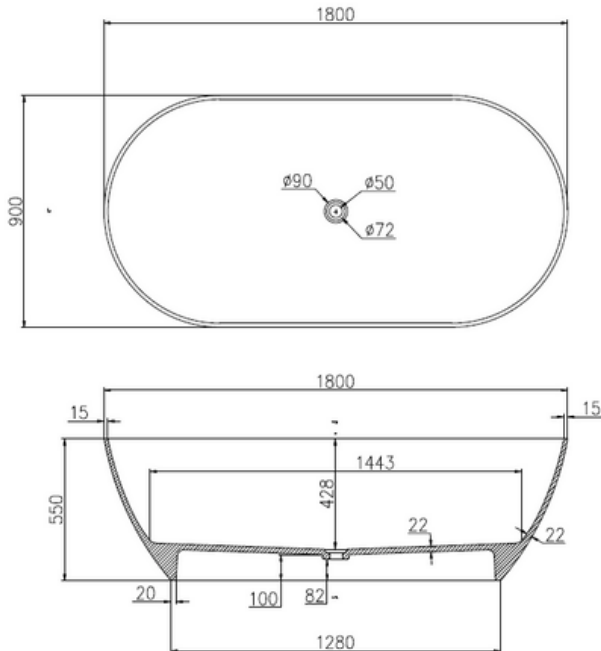

Justina ST12 Thin Edge 1800mm Freestanding Bath

Notes:

- Matt white polymarble
- Chrome waste
- 10 year manufacturers warranty

Finishes:

- Gloss white
- Colour

Options:

- Stone waste

Size: 1800 x 900 x 550 x 15mm

Net Weight: 97 kg
 Gross Weight: 147 kg
 Water capacity: 338 L
 Unit: mm (10mm tolerance)