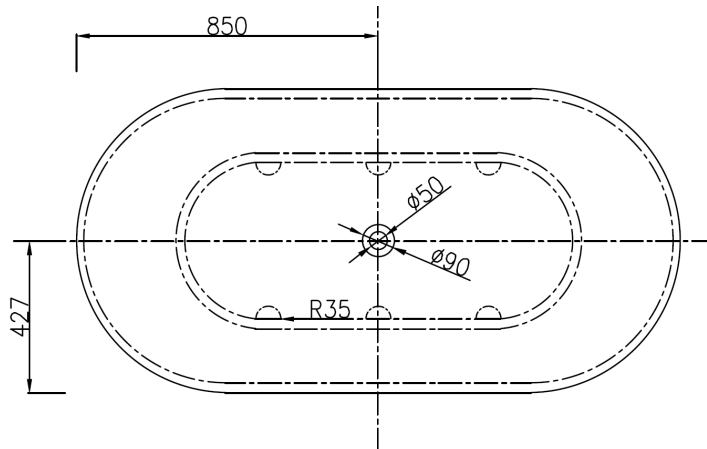

Justina ST12 1700mm Freestanding Bath

Notes:

- Matt white polymarble
- Chrome waste
- 10 year manufacturers warranty

Size: 1700 x 500 x 850mm

Finishes:

- Gloss white
- Colour

Options:

- Stone waste

Net Weight: 132 kg
 Gross Weight: 182kg
 Water capacity: 300L
 Unit: mm