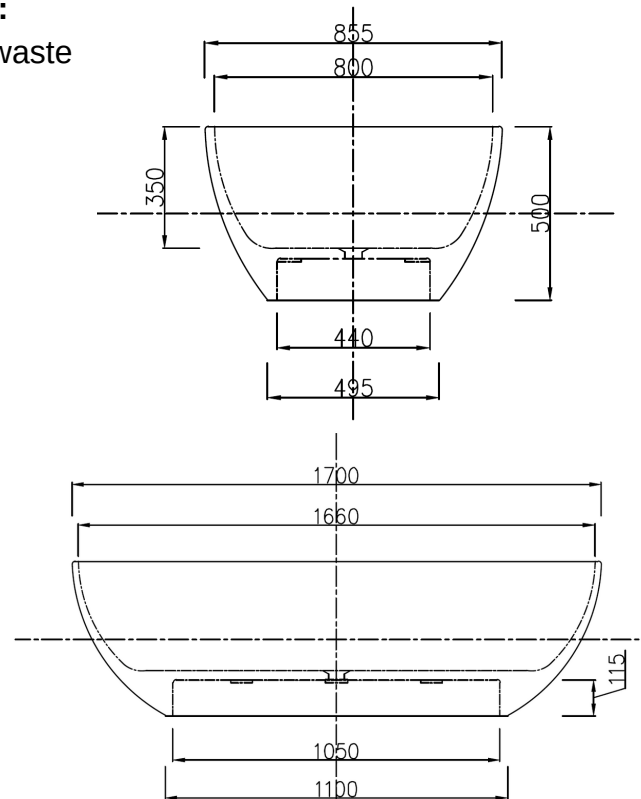

Justina ST12 1700mm Freestanding Bath

Notes:

- Matt white polymarble
- Chrome waste
- 10 year manufacturers warranty

Size: 1700 x 500 x 850mm

Finishes:

- Gloss white
- Colour

Options:

- Stone waste

Net Weight: 132 kg
 Gross Weight: 182kg
 Water capacity: 300L
 Unit: mm