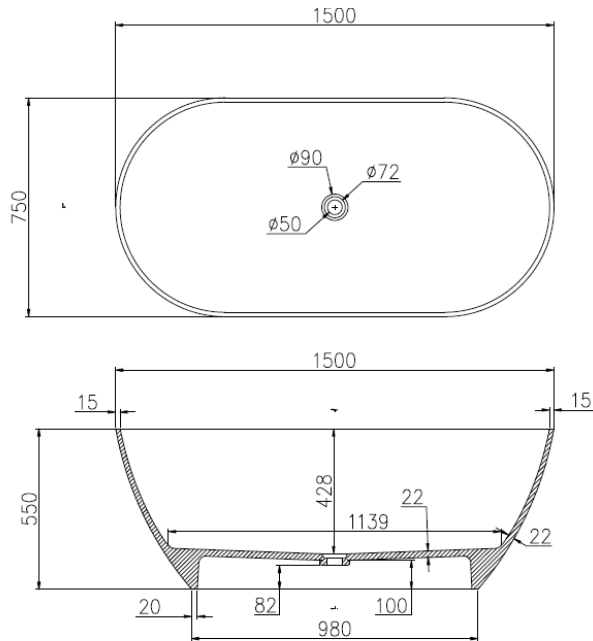

Justina ST12 Thin Edge 1500mm Freestanding Bath

Notes:

- Matt white polymarble
- Chrome waste
- 10 year manufacturers warranty

Finishes:

- Gloss white
- Colour

Options:

- Stone waste

Size: 1500 x 750 x 550 x 15mm

Net Weight: 82kg
Gross Weight: 132kg
Water capacity: 234L
Unit: mm (10mm tolerance)