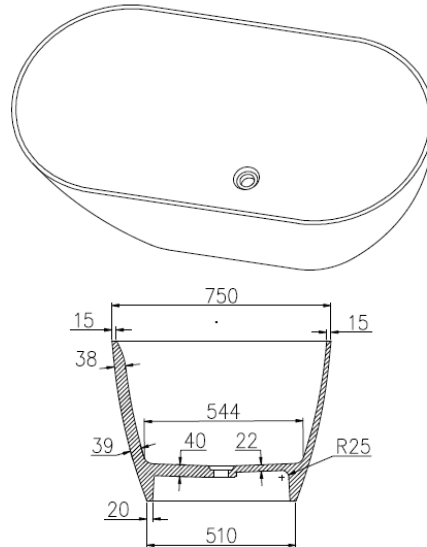

Justina ST12 Thin Edge 1500mm Freestanding Bath

Notes:

- Matt white polymarble
- Chrome waste
- 10 year manufacturers warranty

Finishes:

- Gloss white
- Colour

Options:

- Stone waste

Size: 1500 x 750 x 550 x 15mm

Net Weight: 82kg
Gross Weight: 132kg
Water capacity: 234L
Unit: mm (10mm tolerance)