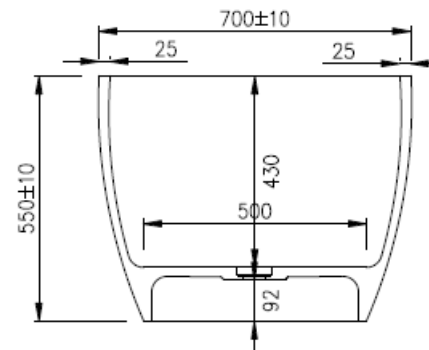

### Options:

- Stone waste

**Size:** 1500 x 700 x 550 x 25mm

Net Weight: 100kg  
 Gross Weight: 150 kg  
 Water capacity: 220L  
 Unit: mm (10mm tolerance)