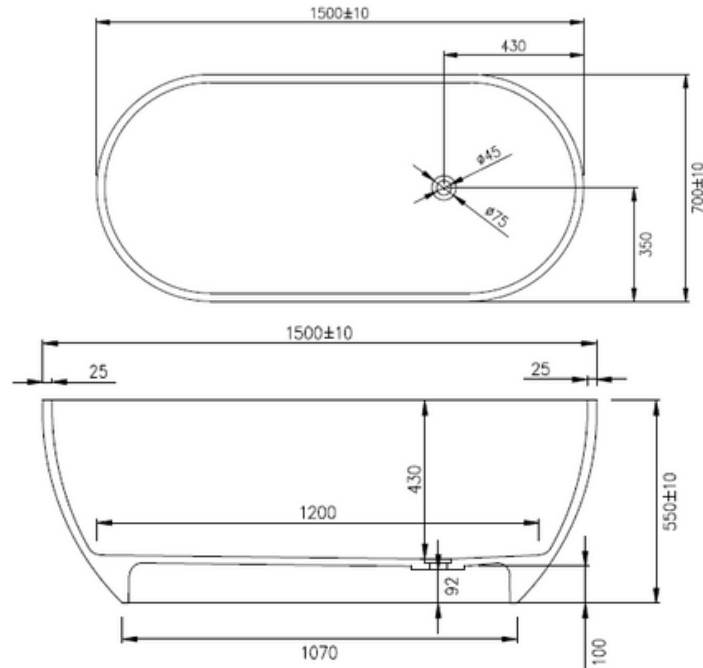

### Options:

- Stone waste

**Size:** 1500 x 700 x 550 x 25mm

Net Weight: 100kg  
 Gross Weight: 150 kg  
 Water capacity: 220L  
 Unit: mm (10mm tolerance)